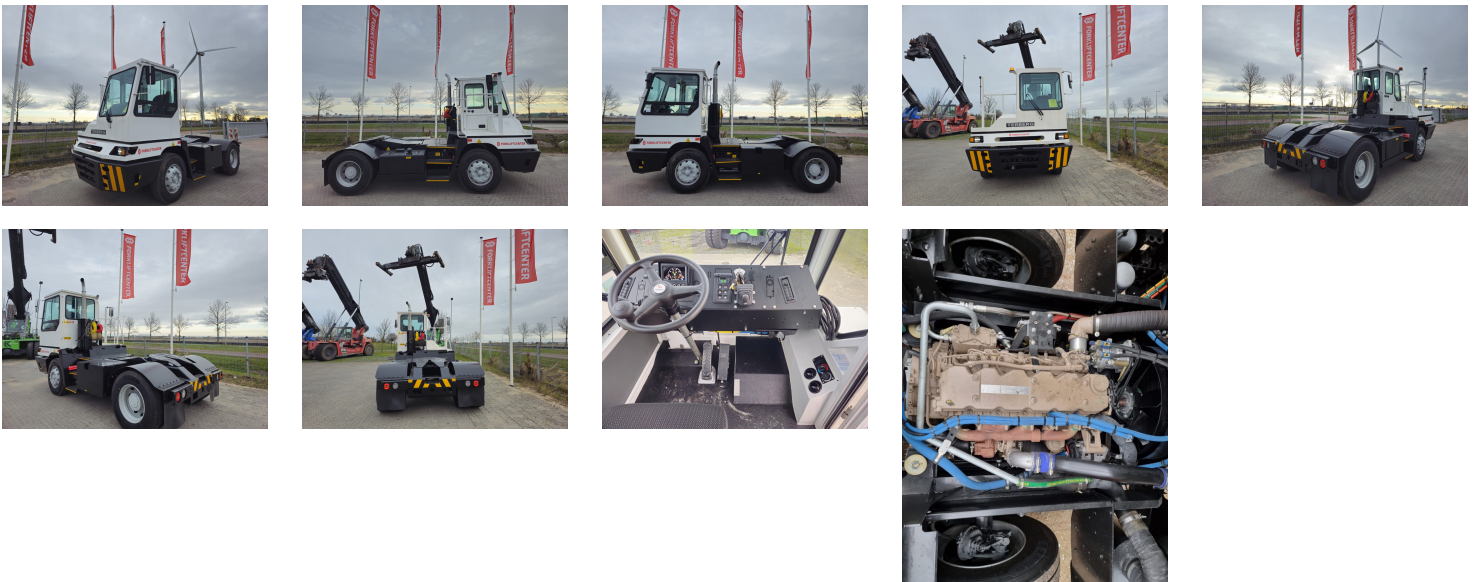

TERBERG YT220 Tow Tractor Yard

| | |
|----------------------|--|
| Ref.nr. : | 880010305 |
| Year | 2024 |
| Lifting capacity: : | 36000kg |
| Hour meter reading : | Demo hrs |
| Engine : | Diesel |
| Accessories: | No CE, Stage 3, full cabin, airco, heater, street + working lights, beacon |
| Lifting height : | 1900 mm |
| Mast type : | 5th Wheel |
| Tires : | |
| Price: | ON REQUEST |