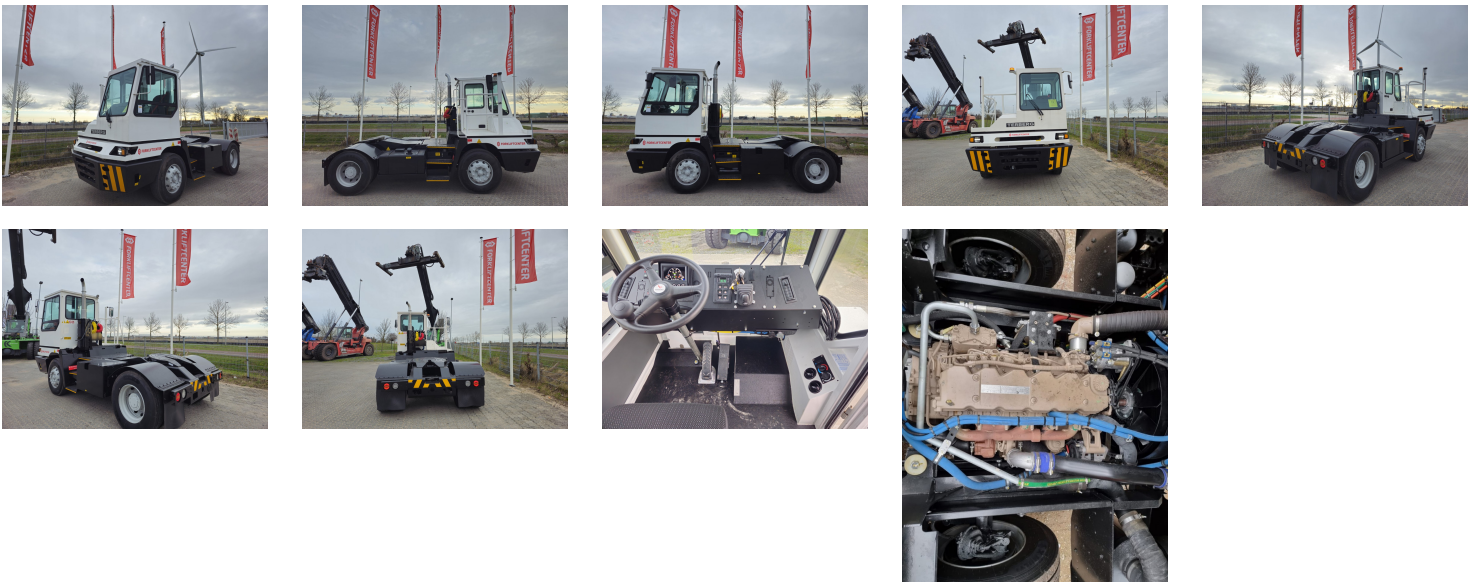

TERBERG YT220 Tow Tractor Yard

Ref.nr. :	880010304
Year	2024
Lifting capacity: :	36000kg
Hour meter reading :	Demo hrs
Engine :	Diesel
Accessories:	No CE, Stage 3, full cabin, airco, heater, street + working lights, beacon
Lifting height :	1900 mm
Mast type :	5th Wheel
Tires :	
Price:	ON REQUEST