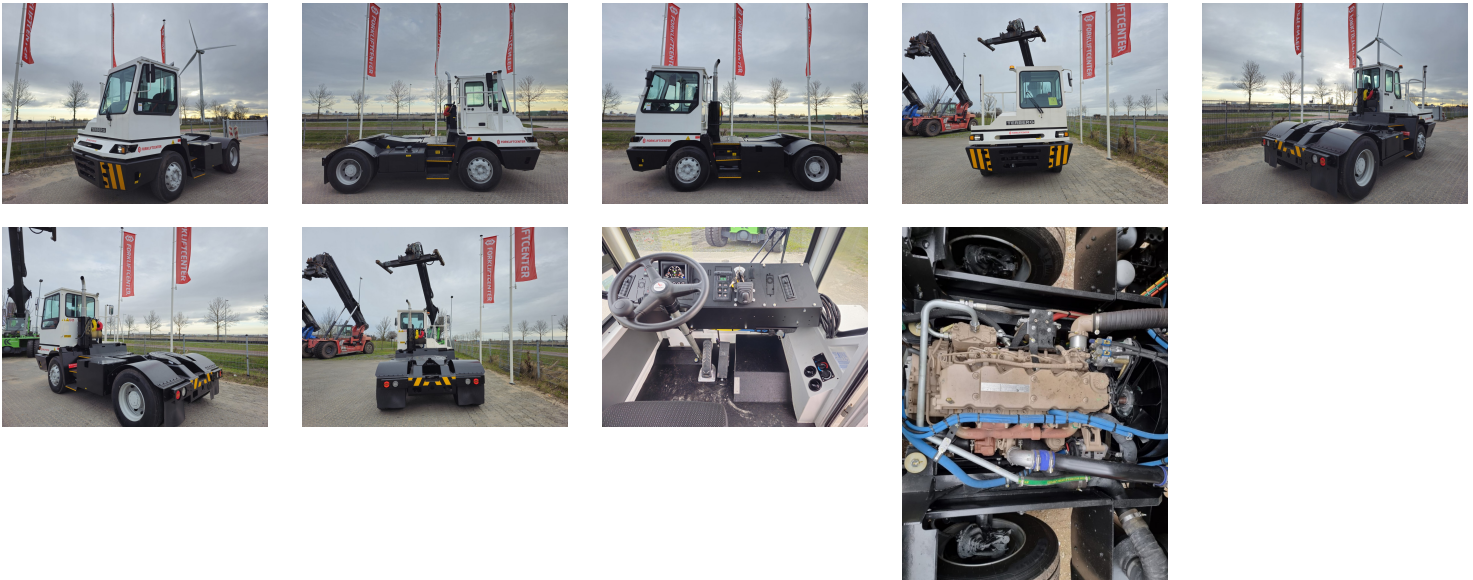

TERBERG YT220 Tow Tractor Yard

Ref.nr. :	880009887
Year	2024
Lifting capacity: :	30000kg
Hour meter reading :	Demo hrs
Engine :	Diesel
Accessories:	No CE, Stage 3, full cabin, airco, heater, street + working lights, beacon
Lifting height :	1900 mm
Mast type :	
Tires :	Air
Price:	ON REQUEST