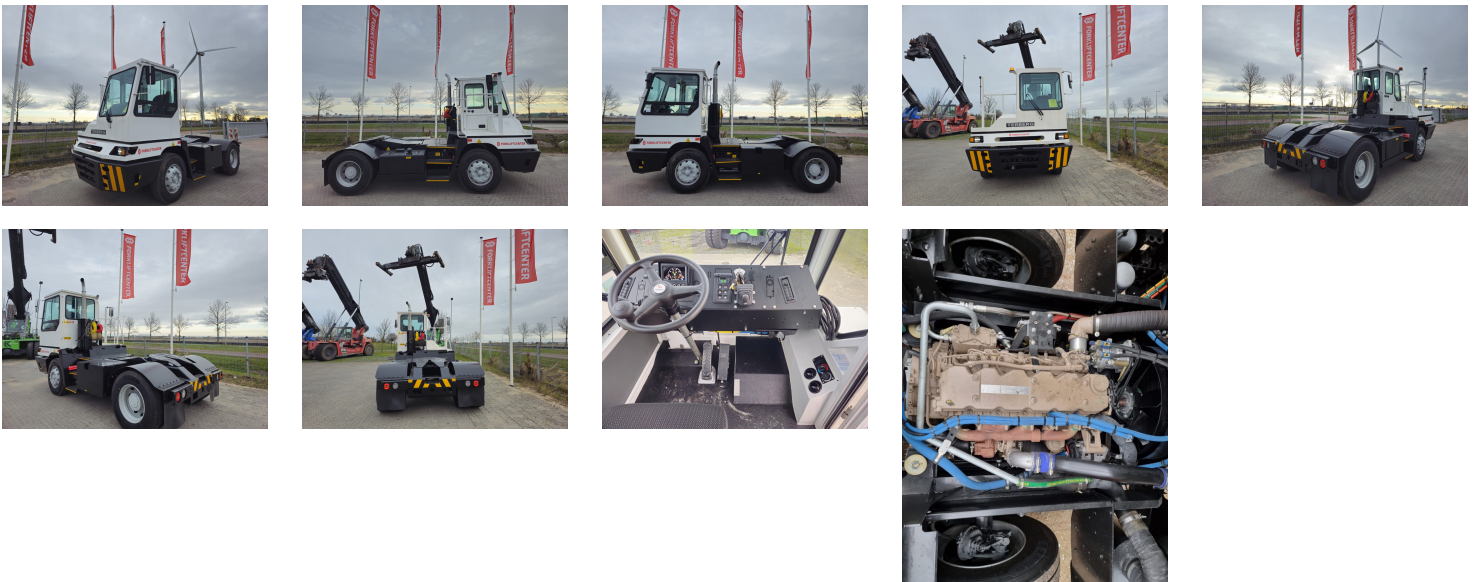

TERBERG YT220 Tow Tractor Yard

Ref.nr. :	880009887
Year	2024
Lifting capacity: :	30000kg
Hour meter reading :	Demo hrs
Engine :	Diesel
Accessories:	No CE, Stage 3, full cabin, airco, heater, street + working lights, beacon
Lifting height :	1900 mm
Mast type :	
Tires :	Air
Price:	ON REQUEST