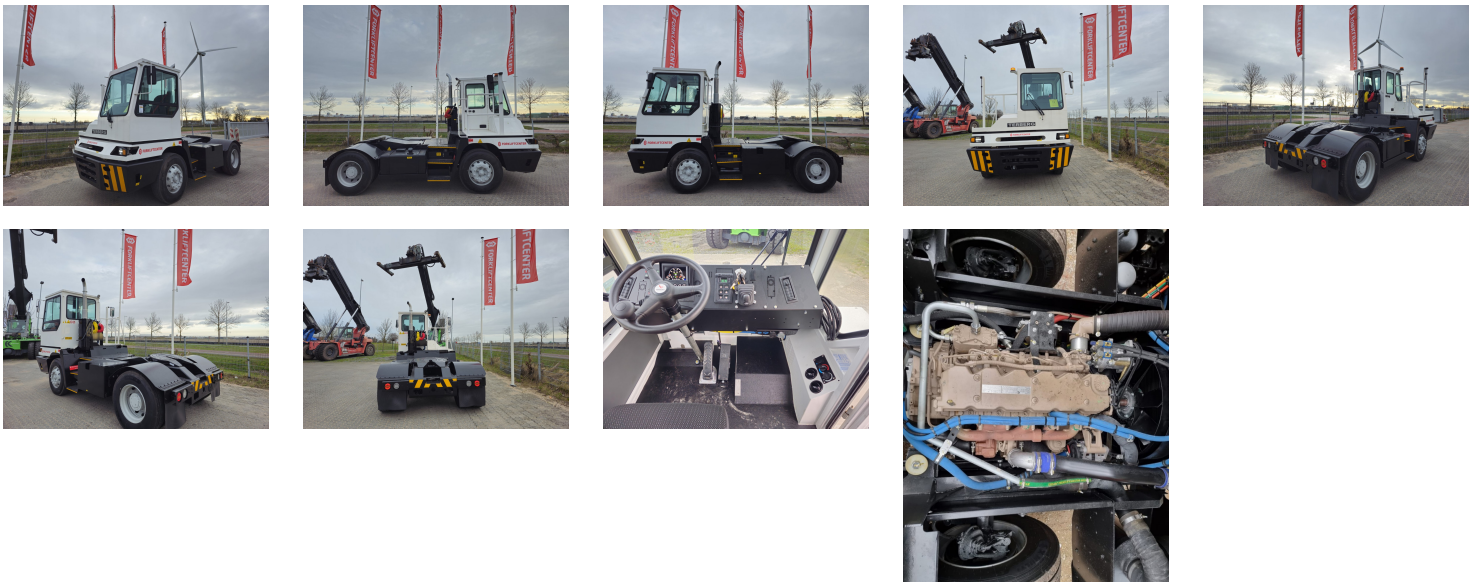

TERBERG YT220 Tow Tractor Yard

Ref.nr. :	880009887
Year	2024
Lifting capacity: :	30000kg
Hour meter reading :	Demo hrs
Engine :	Diesel
Accessories:	No CE, Stage 3, full cabin, airco, heater, street + working lights, beacon
Lifting height :	1900 mm
Mast type :	
Tires :	Air
Price:	ON REQUEST