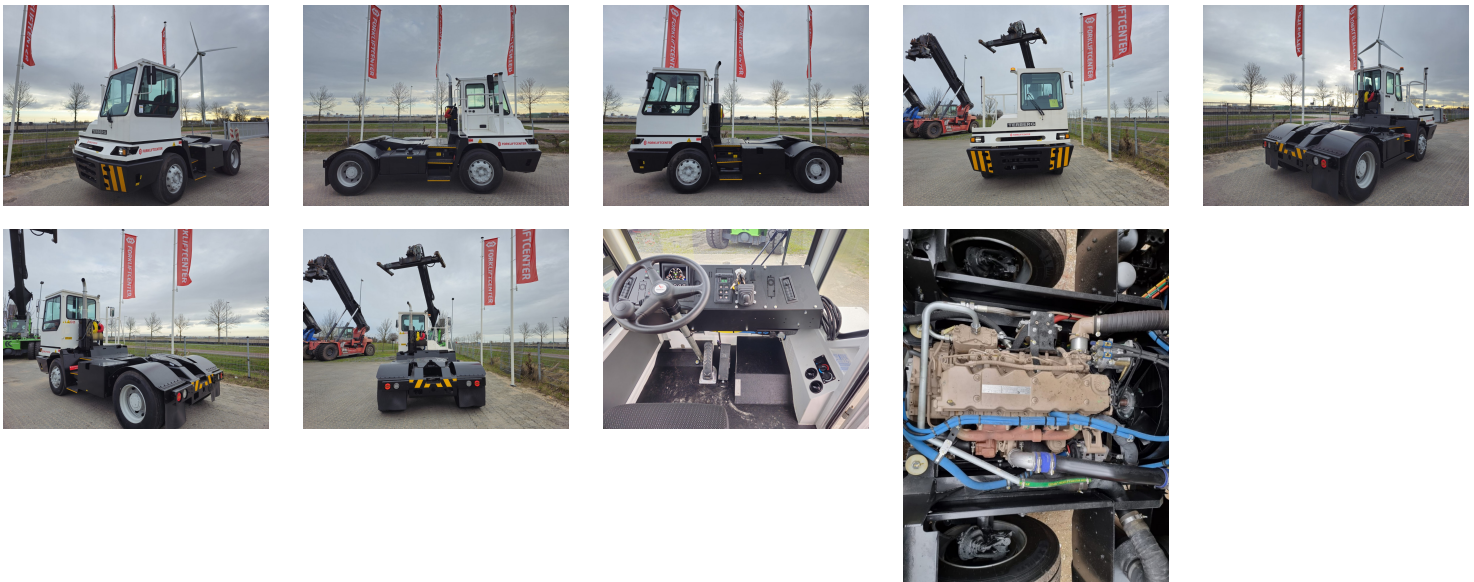

TERBERG YT220 Tow Tractor Yard

Ref.nr. :	880009885
Year	2024
Lifting capacity: :	36000kg
Hour meter reading :	Demo hrs
Engine :	Diesel
Accessories:	No CE, Stage 3, full cabin, airco, heater, street + working lights, beacon
Lifting height :	1900 mm
Mast type :	5th Wheel
Tires :	
Price:	ON REQUEST