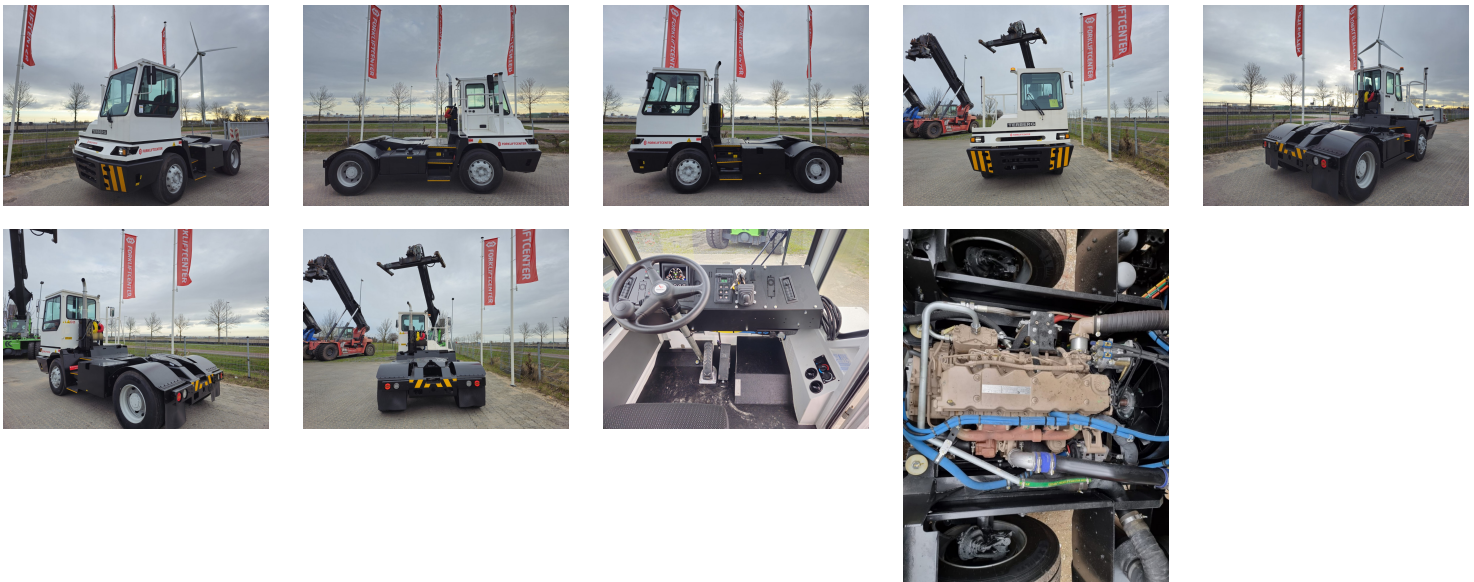

TERBERG YT220 Tow Tractor Yard

Ref.nr. :	880009884
Year	2024
Lifting capacity: :	36000kg
Hour meter reading :	Demo hrs
Engine :	Diesel
Accessories:	No CE, Stage 3, full cabin, airco, heater, street + working lights, beacon
Lifting height :	1900 mm
Mast type :	5th Wheel
Tires :	
Price:	ON REQUEST