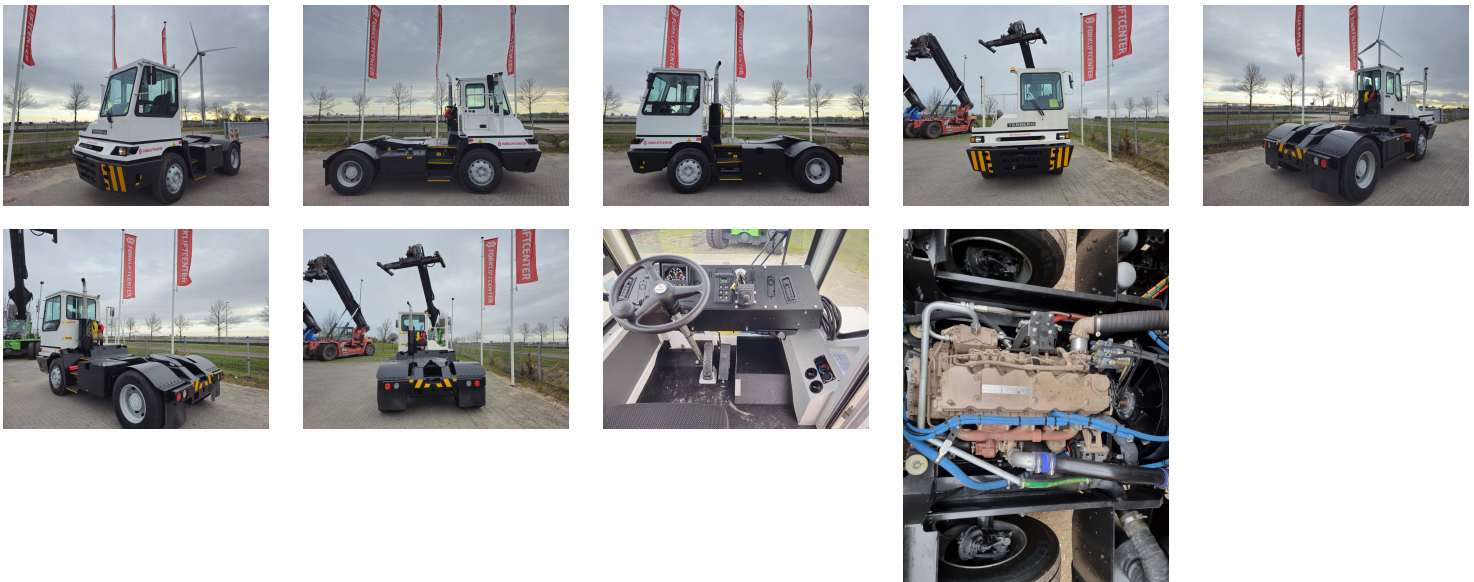

TERBERG YT220 Tow Tractor Yard

Ref.nr. :	880009883
Year	2024
Lifting capacity: :	36000kg
Hour meter reading :	Demo hrs
Engine :	Diesel
Accessories:	No CE, Stage 3, full cabin, airco, heater, street + working lights, beacon
Lifting height :	1900 mm
Mast type :	5th Wheel
Tires :	
Price:	ON REQUEST