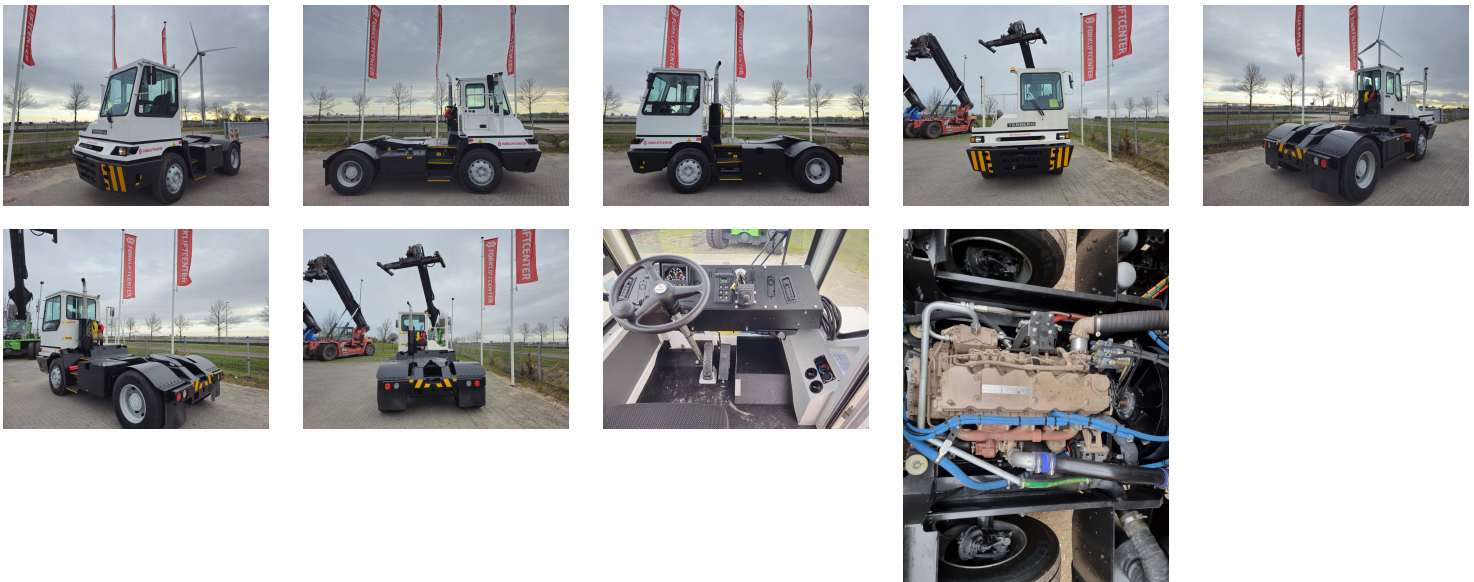

TERBERG YT220 Tow Tractor Yard

Ref.nr. :	880009879
Year	2024
Lifting capacity: :	36000kg
Hour meter reading :	Demo hrs
Engine :	Diesel
Accessories:	No CE, Stage 3, full cabin, airco, heater, street + working lights, beacon
Lifting height :	1900 mm
Mast type :	5th Wheel
Tires :	
Price:	ON REQUEST