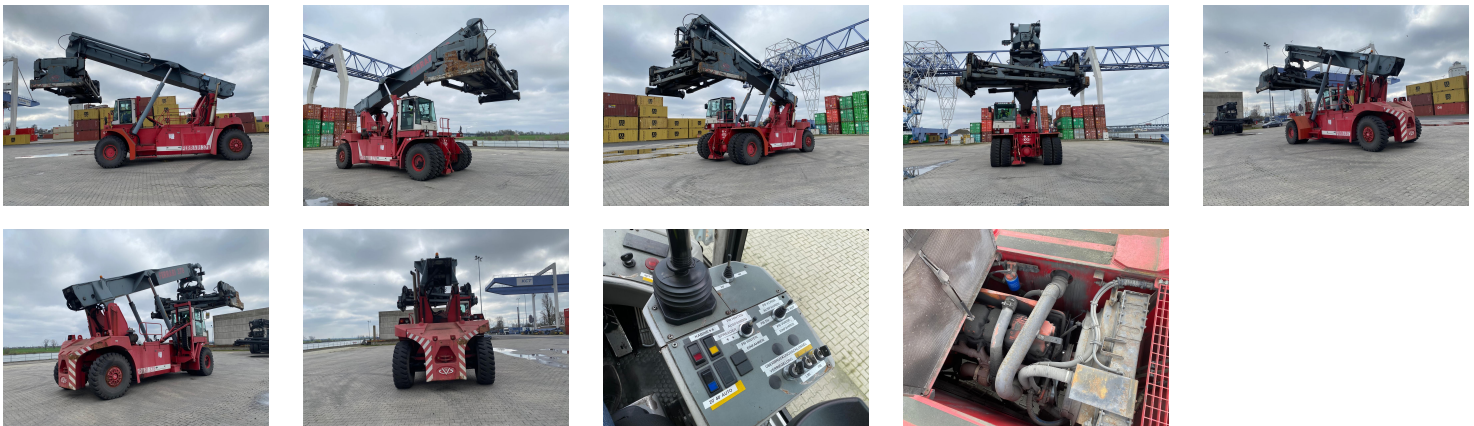

## CVS FERRARI F378.5 PB Reach stacker

Ref.nr. :	880010627
Year	2004
Lifting capacity :	45000kg 2nd row: 26000kg 3rd row : 10000kg
Hour meter reading :	14314 hrs
Engine :	Diesel
Accessories:	Stage 3, PiggyBack spreader, full lifting cabin, airco, heating, central grease, street and working lights
Lifting height :	0
Mast type :	Boom
Tires :	
Price:	ON REQUEST