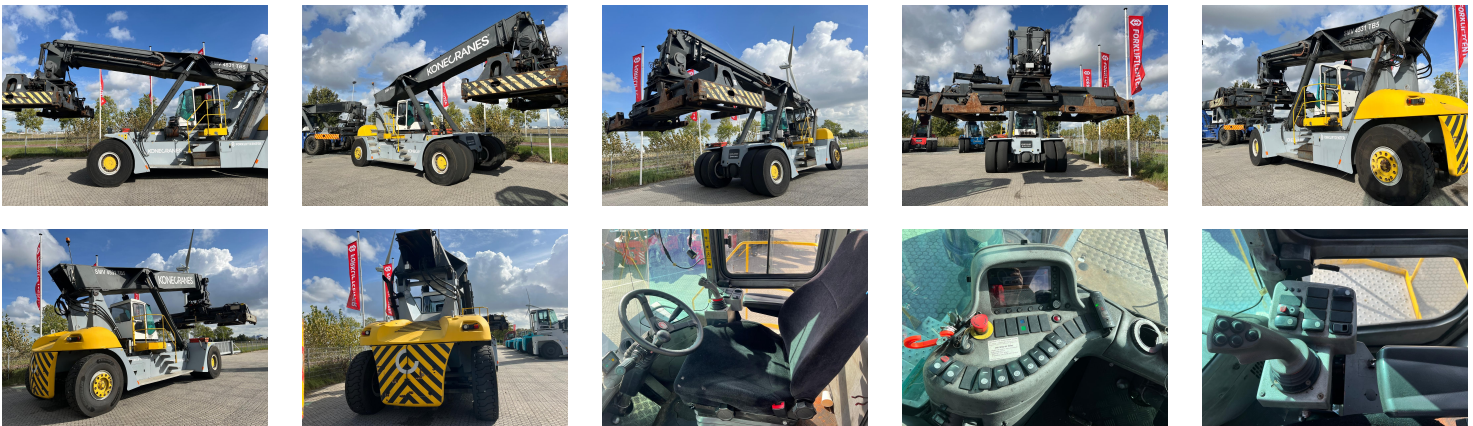

## SMV 4531 TB5 Reach stacker

Ref.nr. :	880010623
Year	2014
Lifting capacity :	43000kg 2nd row: 30000kg 3rd row : 15000kg
Hour meter reading :	17372 hrs
Engine :	Diesel
Overall height:	4500 mm
Accessories:	AdBlue, spreader with overheight legs, full cabin, airco, central grease, camera system, street + working lights, beacon
Lifting height :	15200 mm
Mast type :	Boom
Tires :	Air
Price:	ON REQUEST