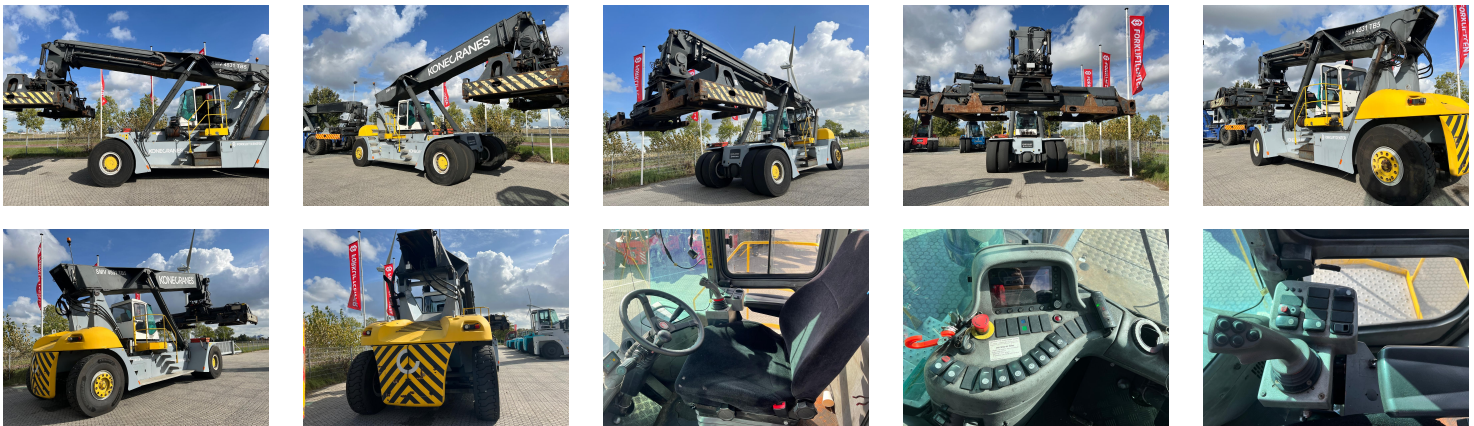

SMV 4531 TB5 Reach stacker

Ref.nr. :	880010623
Year	2014
Lifting capacity :	43000kg 2nd row: 30000kg 3rd row : 15000kg
Hour meter reading :	17372 hrs
Engine :	Diesel
Overall height:	4500 mm
Accessories:	AdBlue, spreader with overheight legs, full cabin, airco, central grease, camera system, street + working lights, beacon
Lifting height :	15200 mm
Mast type :	Boom
Tires :	Air
Price:	ON REQUEST