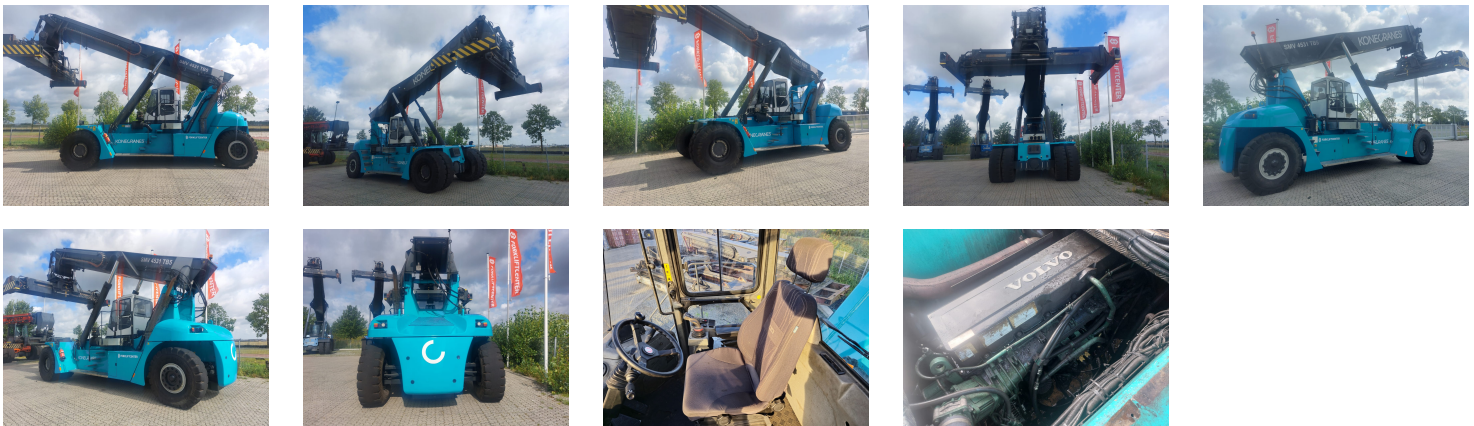

## SMV 4531 TB5 Reach stacker

Ref.nr. :	880010622
Year	2014
Lifting capacity :	45000kg 2nd row: 31000kg 3rd row : 16000kg
Hour meter reading :	18737 hrs
Engine :	Diesel
Accessories:	AdBlue, central grease, full cabin, airco, heater, street + working lights, beacon
Lifting height :	15300 mm
Mast type :	Boom
Tires :	Air
Price:	ON REQUEST