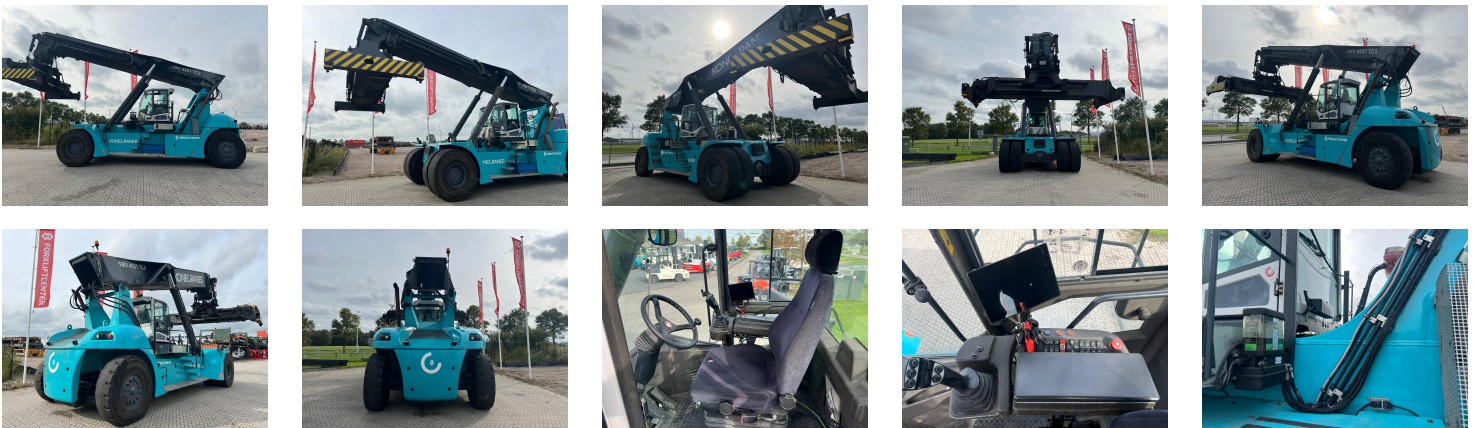

SMV 4531 TC5 Reach stacker

Ref.nr. :	880010621
Year	2016
Lifting capacity :	45000kg 2nd row: 31000kg 3rd row : 16000kg
Hour meter reading :	13339 hrs
Engine :	Diesel
Overall height:	4500 mm
Accessories:	AdBlue, Stage 4, full cabin, airco, central grease, street + working lights, parking sensor, beacon
Lifting height :	15300 mm
Mast type :	Boom
Tires :	Air
Price:	ON REQUEST