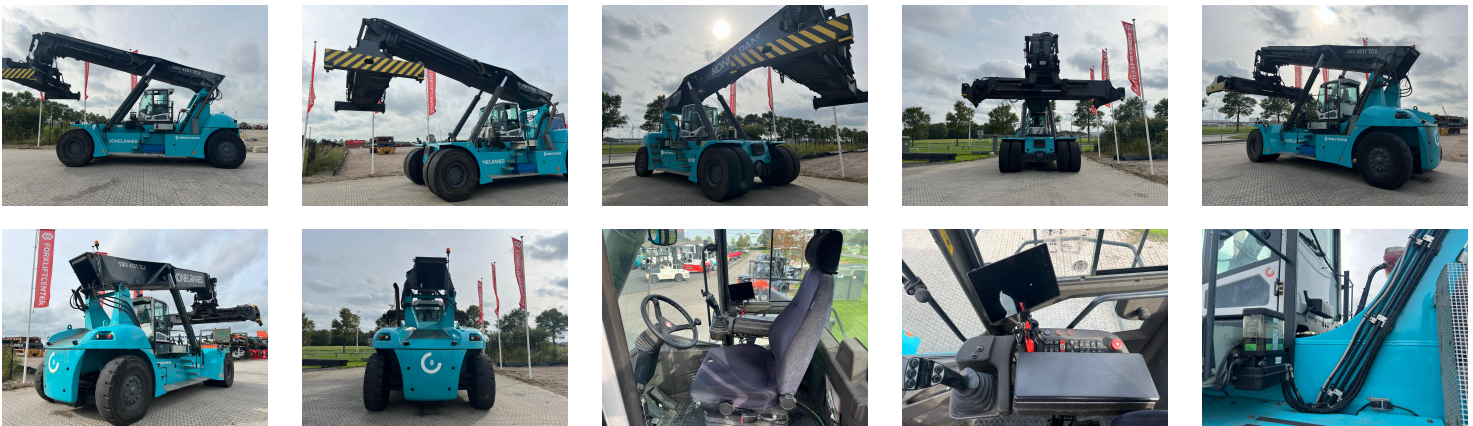

SMV 4531 TC5 Reach stacker

Ref.nr. :	880010621
Year	2016
Lifting capacity :	45000kg 2nd row: 31000kg 3rd row : 16000kg
Hour meter reading :	13339 hrs
Engine :	Diesel
Overall height:	4500 mm
Accessories:	AdBlue, Stage 4, full cabin, airco, central grease, street + working lights, parking sensor, beacon
Lifting height :	15300 mm
Mast type :	Boom
Tires :	Air
Price:	ON REQUEST