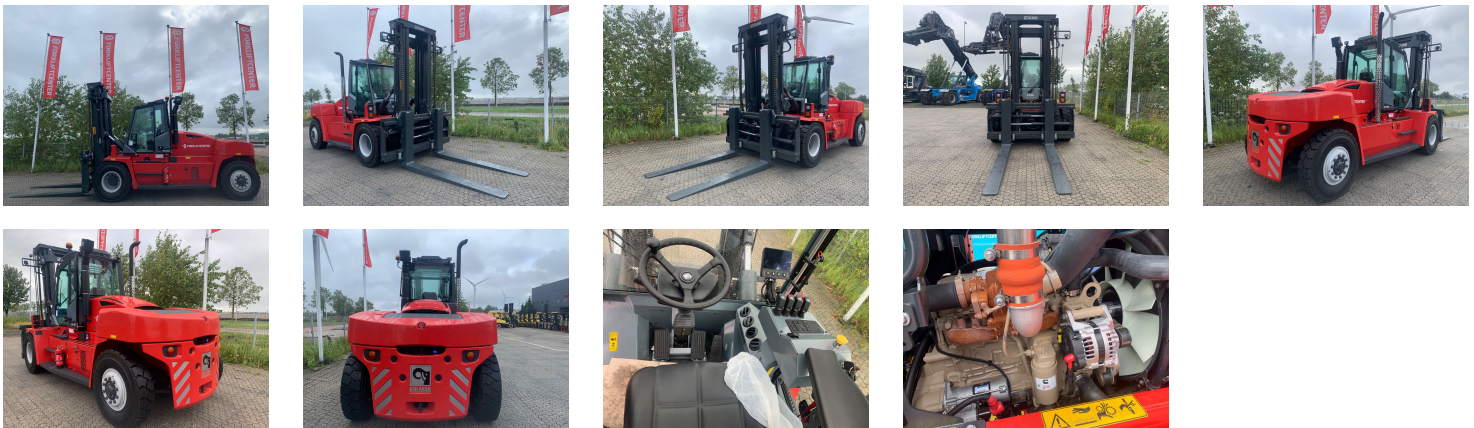

KALMAR DCG160-12T 4 Whl Counterbalanced Forklift >10t

Ref.nr. :	880010400
Year	2024
Lifting capacity :	16000kg
Hour meter reading :	Demo hrs
Engine :	Diesel
Load cntr of gravity:	1200 mm
Overall height:	3695 mm
Fork length:	2400 mm
Accessories:	No CE, Stage 3A, sidseshift, forkkposition, full cabin, airco, heating
Lifting height :	4000 mm
Mast type :	Duplex
Tires :	
Price:	ON REQUEST