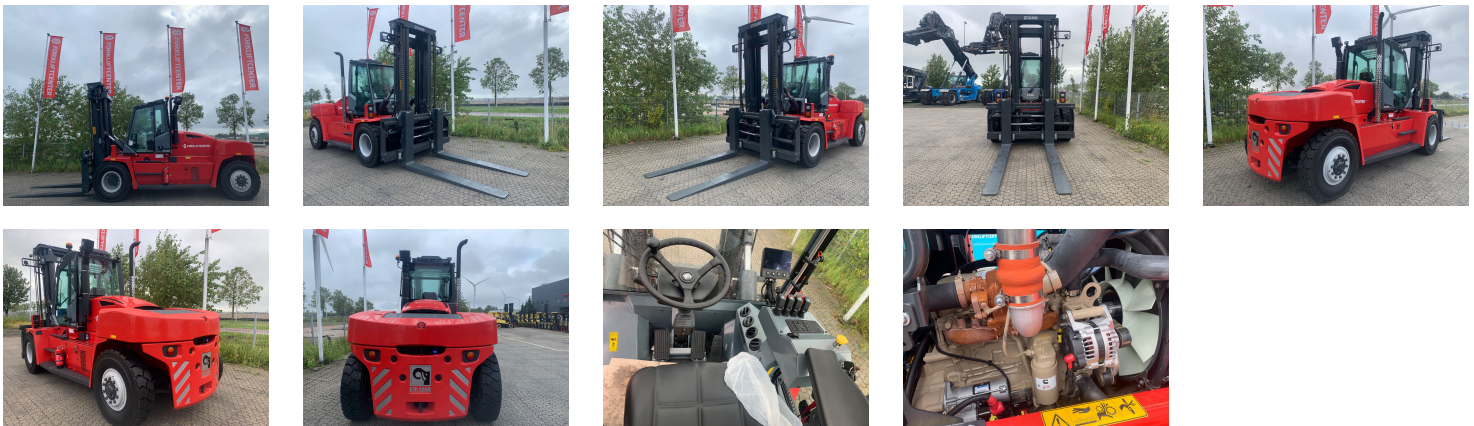

KALMAR DCG160-12T 4 Whl Counterbalanced Forklift >10t

Ref.nr. :	880010401
Year	2024
Lifting capacity :	16000kg
Hour meter reading :	Demo hrs
Engine :	Diesel
Load cntr of gravity:	1200 mm
Overall height:	3695 mm
Fork length:	2400 mm
Accessories:	No CE, Stage 3A, sideshift & forkpositioner, with ELM system, full cabin, airco, heater, street & working lights, beacon, EPA
Lifting height :	4000 mm
Mast type :	Duplex
Tires :	Air
Price:	ON REQUEST