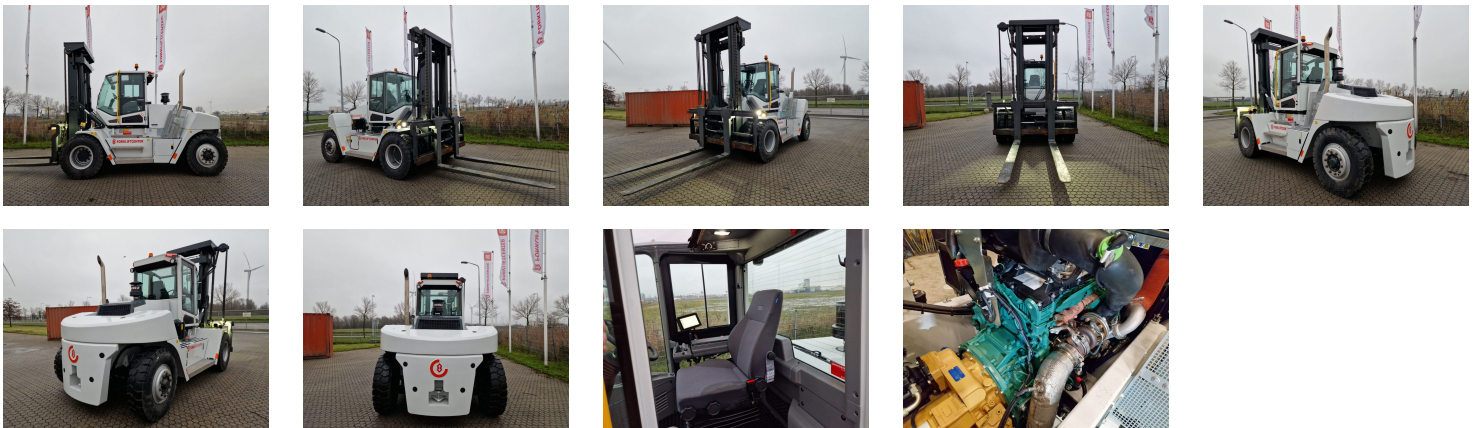

KONECRANES LIFTACE F 16-600 C 4 Whl Counterbalanced Forklift >10t

Ref.nr. :	880010216
Year	2024
Lifting capacity :	16000kg
Hour meter reading :	Demo hrs
Engine :	Diesel
Load cntr of gravity:	600 mm
Fork length:	2400 mm
Accessories:	AdBlue, Stage 5, full cabin, airco, heating, sideshift, forkposition, extra working lights
Lifting height :	4000 mm
Mast type :	Duplex
Tires :	Air
Price:	ON REQUEST