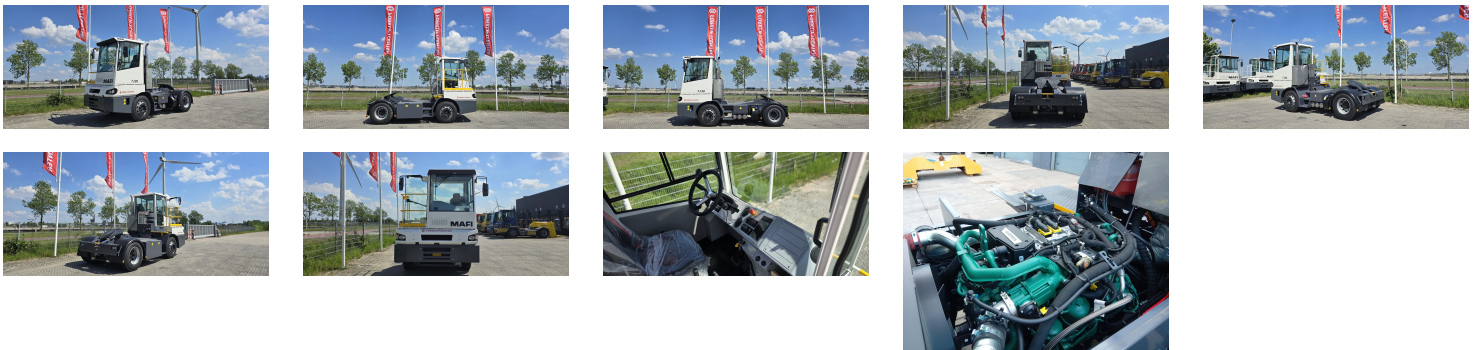

## MAFI T230 Tow Tractor Yard

Ref.nr. :	880010474
Year	2024
Lifting capacity :	32000kg
Hour meter reading :	Demo hrs
Engine :	Diesel
Accessories:	AdBlue, Stage 5, 1000 mm lifting cylinder, wooden gooseneck support, air suspended rear axle, full cabin, airco, heater, street lights, rear LED lights
Lifting height :	1000 mm
Mast type :	5th Wheel
Tires :	Air
Price:	ON REQUEST