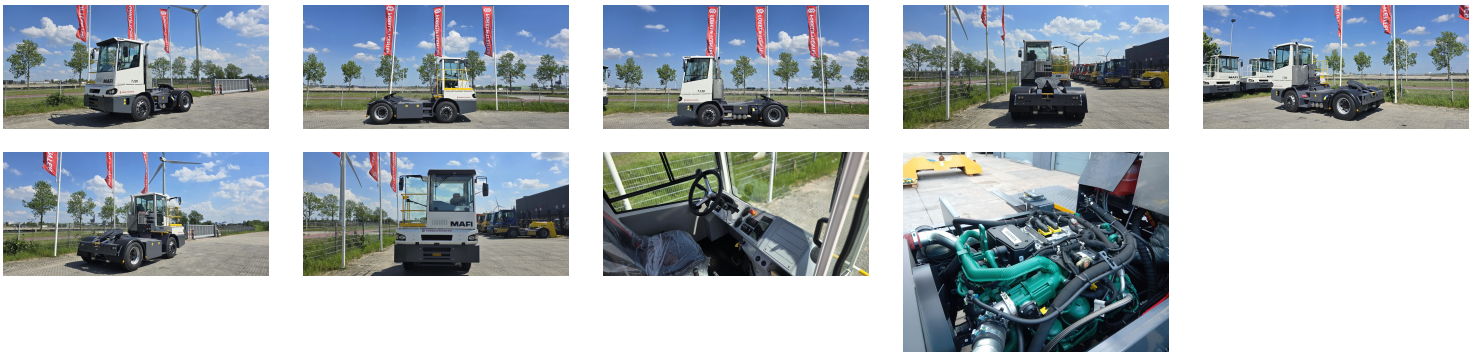

## MAFI T230 Tow Tractor Yard

Ref.nr. :	880010474
Year	2024
Lifting capacity: :	32000kg
Hour meter reading :	Demo hrs
Engine :	Diesel
Accessories:	AdBlue, Stage 5, 1000 mm lifting cylinder, wooden gooseneck support, air suspended rear axle, full cabin, airco, heater, street lights, rear LED lights
Lifting height :	1000 mm
Mast type :	5th Wheel
Tires :	Air
Price:	ON REQUEST