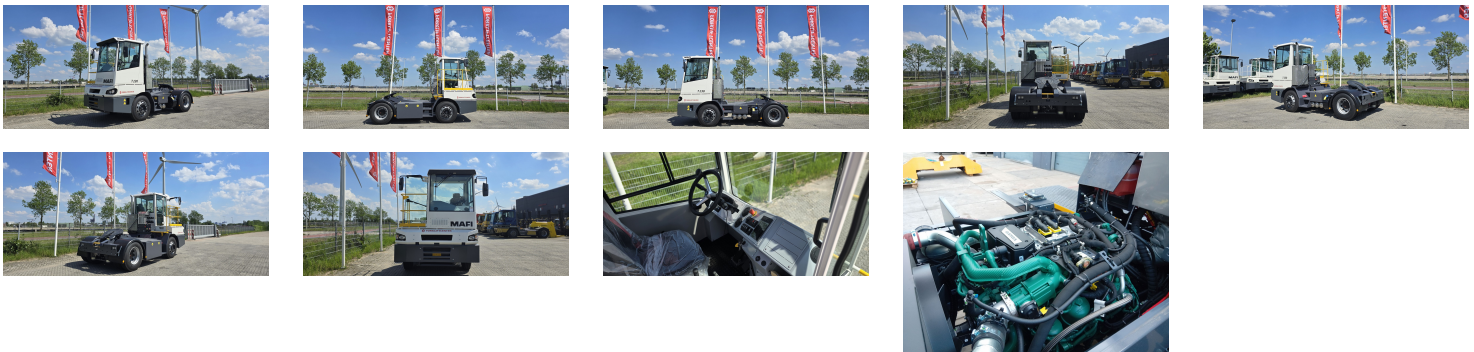

MAFI T230 Tow Tractor Yard

Ref.nr. :	880010474
Year	2024
Lifting capacity :	32000kg
Hour meter reading :	Demo hrs
Engine :	Diesel
Accessories:	AdBlue, Stage 5, 1000 mm lifting cylinder, wooden gooseneck support, air suspended rear axle, full cabin, airco, heater, street lights, rear LED lights
Lifting height :	1000 mm
Mast type :	5th Wheel
Tires :	Air
Price:	ON REQUEST