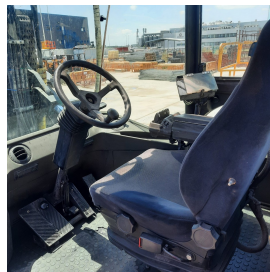

SMV 33-1200C 4 Whl Counterbalanced Forklift >10t

Ref.nr. :	880010598
Year	2018
Lifting capacity: :	33000kg
Hour meter reading :	8200 hrs
Engine :	Diesel
Load cntr of gravity:	1200 mm
Fork length:	2400 mm
Accessories:	AdBlue, Stage 4, full cabin, airco, sideshift, forkposition, central grease, rear camera
Lifting height :	4000 mm
Mast type :	Duplex
Tires :	
Price:	ON REQUEST