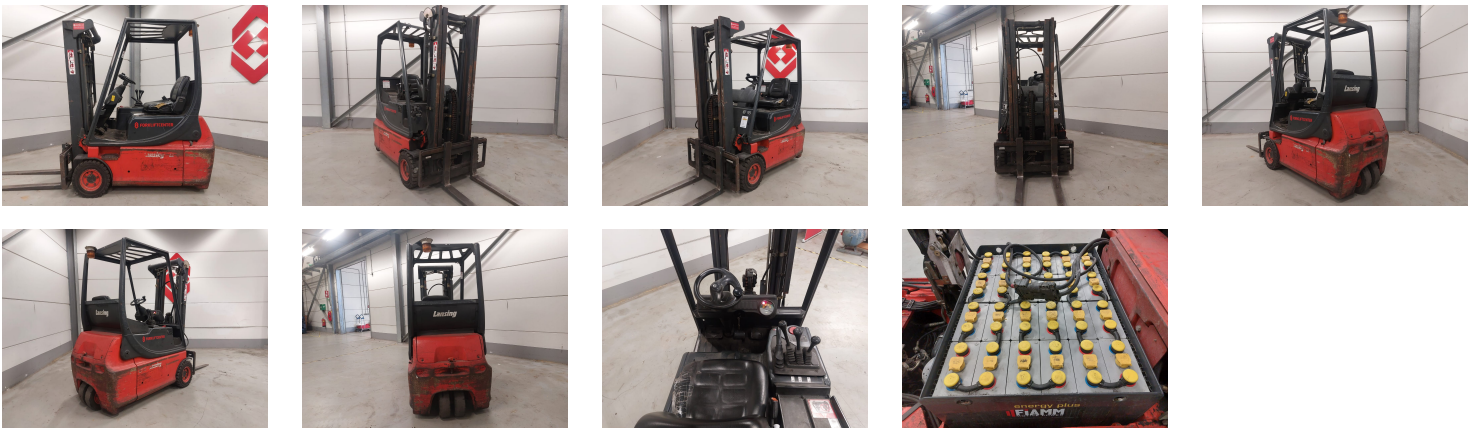

LINDE E16 3 Whl Counterbalanced Forklift

Ref.nr. :	880010604
Year	1999
Lifting capacity :	1600kg
Hour meter reading :	N/A hrs
Engine :	Electric
Load cntr of gravity:	500 mm
Fork length:	1150 mm
Accessories:	Beacon
Lifting height :	4500 mm
Mast type :	Triplex
Tires :	SE
freelift	1500 mm
Price:	ON REQUEST