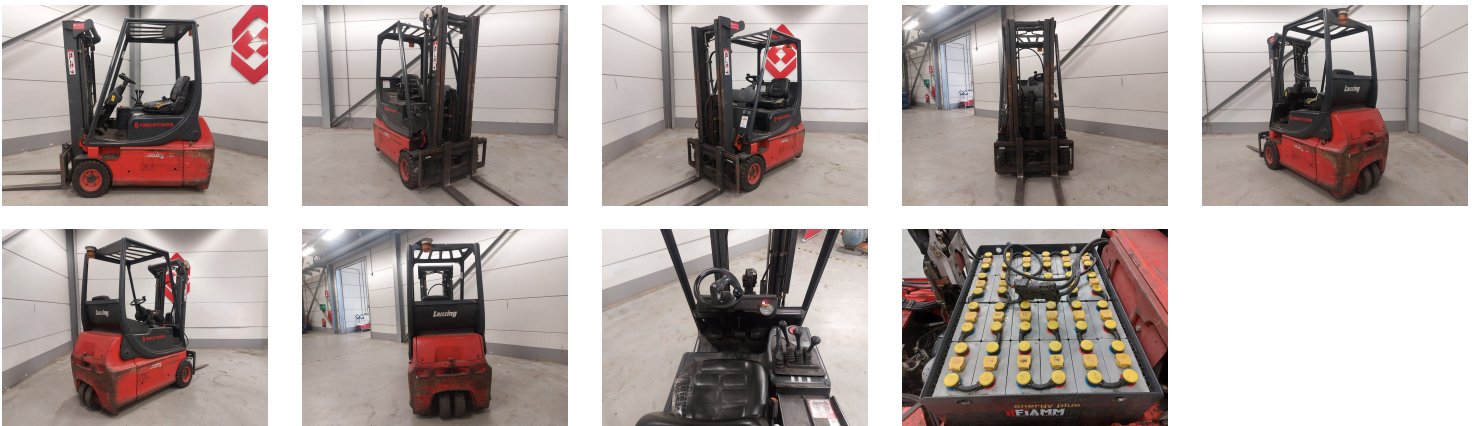

LINDE E16 3 Whl Counterbalanced Forklift

Ref.nr. :	880010604
Year	1999
Lifting capacity :	1600kg
Hour meter reading :	N/A hrs
Engine :	Electric
Load cntr of gravity:	500 mm
Fork length:	1150 mm
Accessories:	Beacon
Lifting height :	4500 mm
Mast type :	Triplex
Tires :	SE
freelift	1500 mm
Price:	ON REQUEST