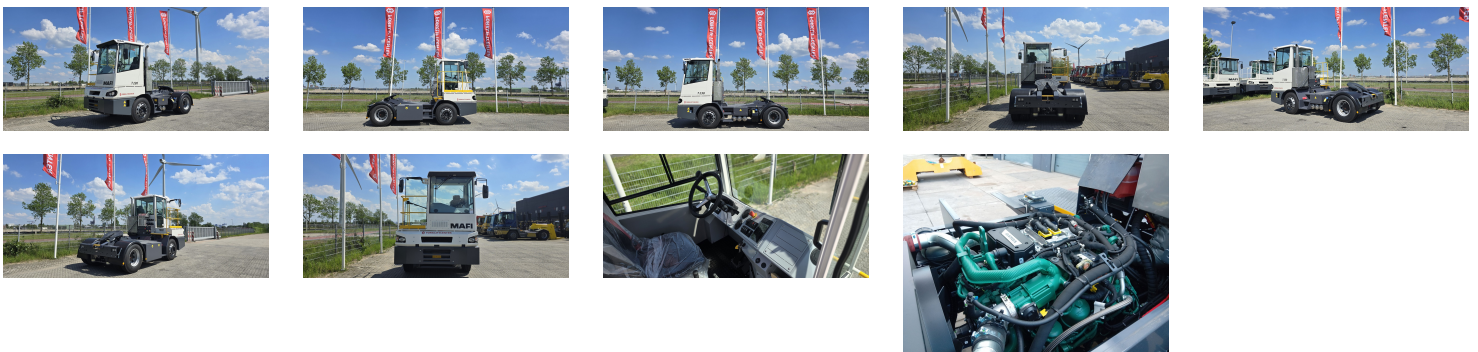

MAFI T230 Tow Tractor Yard

Ref.nr. :	880010478
Year	2024
Lifting capacity :	32000kg
Hour meter reading :	Demo hrs
Engine :	Diesel
Accessories:	AdBlue, Stage 5, 1000 mm lifting cylinder, wooden gooseneck support, air suspended rear axle, full cabin, airco, heater, street lights, rear LED lights
Lifting height :	1000 mm
Mast type :	5th Wheel
Tires :	Air
Price:	ON REQUEST