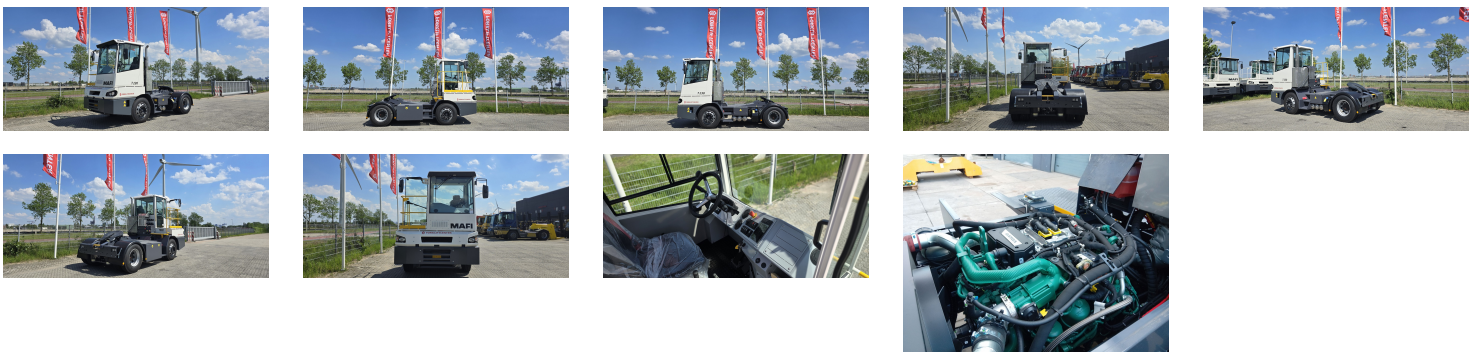

MAFI T230 Tow Tractor Yard

Ref.nr. :	880010478
Year	2024
Lifting capacity :	32000kg
Hour meter reading :	Demo hrs
Engine :	Diesel
Accessories:	AdBlue, Stage 5, 1000 mm lifting cylinder, wooden gooseneck support, air suspended rear axle, full cabin, airco, heater, street lights, rear LED lights
Lifting height :	1000 mm
Mast type :	5th Wheel
Tires :	Air
Price:	ON REQUEST