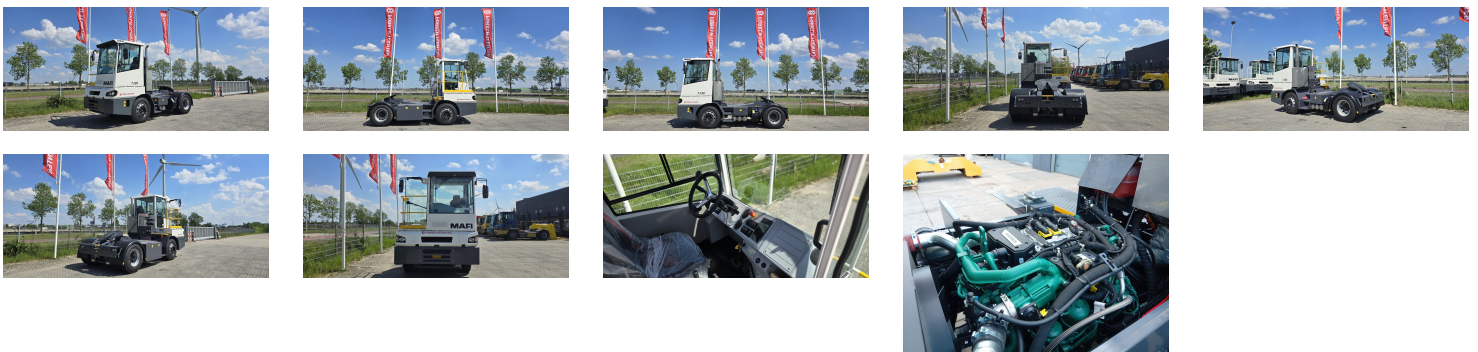

MAFI T230 Tow Tractor Yard

Ref.nr. :	880010477
Year	2024
Lifting capacity :	32000kg
Hour meter reading :	Demo hrs
Engine :	Diesel
Accessories:	AdBlue, Stage 5, 1000 mm lifting cylinder, wooden gooseneck support, air suspended rear axle, full cabin, airco, heater, street lights, rear LED lights
Lifting height :	1000 mm
Mast type :	5th Wheel
Tires :	Air
Price:	ON REQUEST