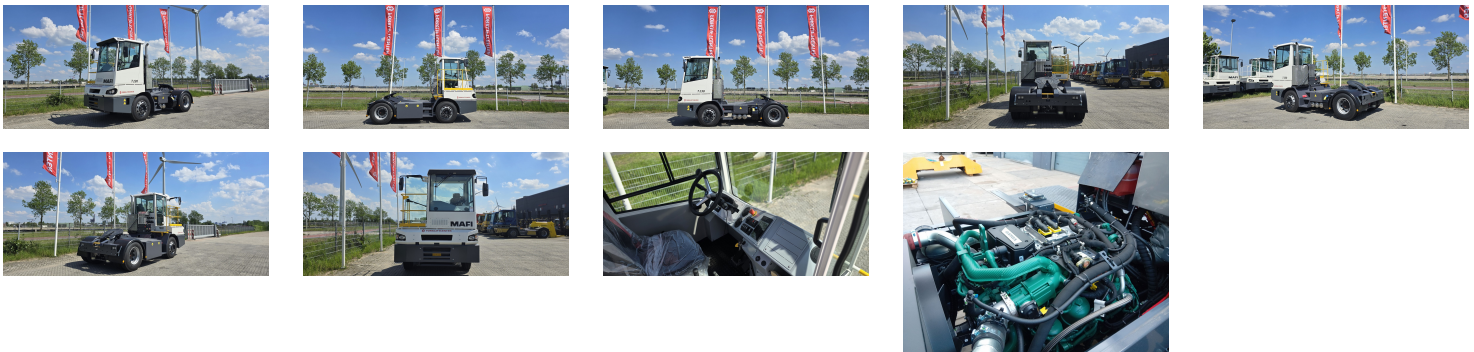

## MAFI T230 Tow Tractor Yard

Ref.nr. :	880010477
Year	2024
Lifting capacity: :	32000kg
Hour meter reading :	Demo hrs
Engine :	Diesel
Accessories:	AdBlue, Stage 5, 1000 mm lifting cylinder, wooden gooseneck support, air suspended rear axle, full cabin, airco, heater, street lights, rear LED lights
Lifting height :	1000 mm
Mast type :	5th Wheel
Tires :	Air
Price:	ON REQUEST