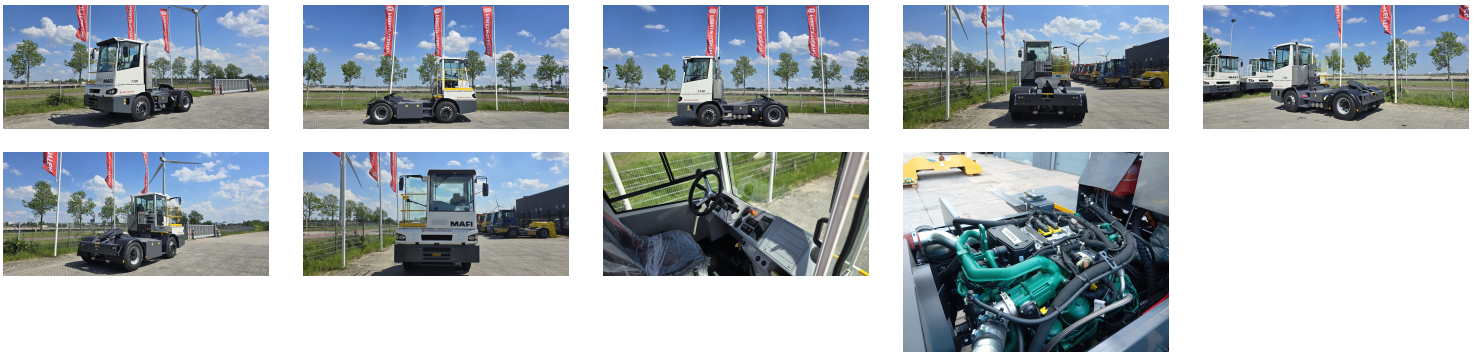

MAFI T230 Tow Tractor Yard

Ref.nr. :	880010477
Year	2024
Lifting capacity :	32000kg
Hour meter reading :	Demo hrs
Engine :	Diesel
Accessories:	AdBlue, Stage 5, 1000 mm lifting cylinder, wooden gooseneck support, air suspended rear axle, full cabin, airco, heater, street lights, rear LED lights
Lifting height :	1000 mm
Mast type :	5th Wheel
Tires :	Air
Price:	ON REQUEST