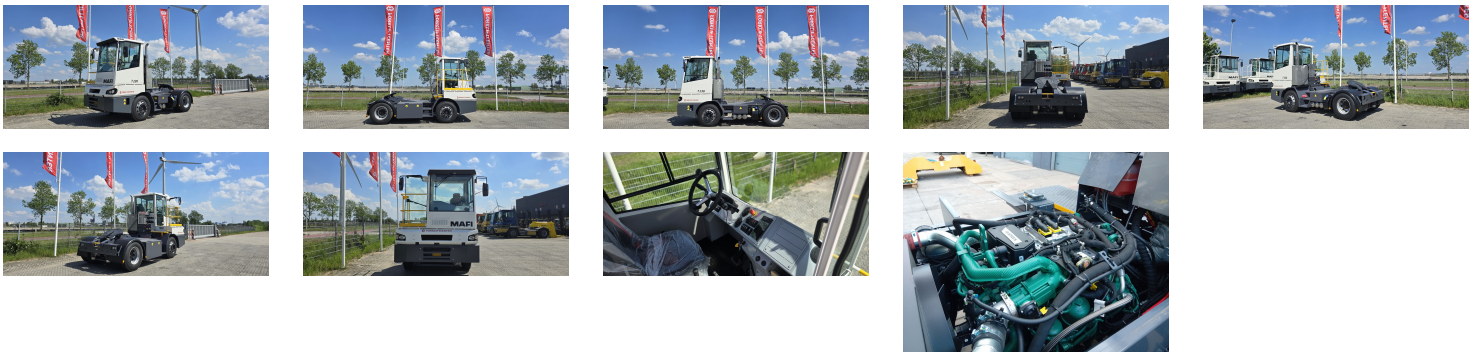

MAFI T230 Tow Tractor Yard

Ref.nr. :	880010476
Year	2024
Lifting capacity :	32000kg
Hour meter reading :	Demo hrs
Engine :	Diesel
Accessories:	AdBlue, Stage 5, 1000 mm lifting cylinder, wooden gooseneck support, air suspended rear axle, full cabin, airco, heater, street lights, rear LED lights
Lifting height :	1000 mm
Mast type :	5th Wheel
Tires :	Air
Price:	ON REQUEST