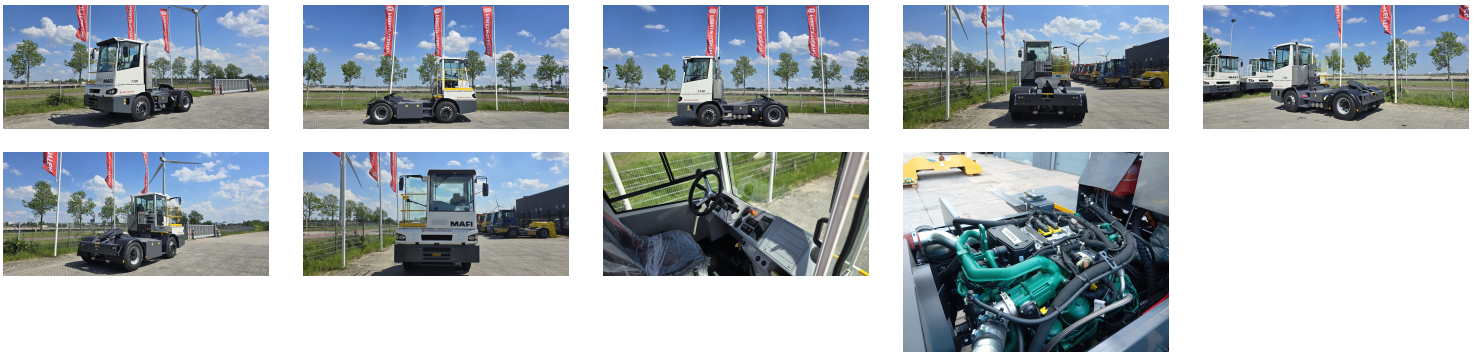

## MAFI T230 Tow Tractor Yard

Ref.nr. :	880010476
Year	2024
Lifting capacity :	32000kg
Hour meter reading :	Demo hrs
Engine :	Diesel
Accessories:	AdBlue, Stage 5, 1000 mm lifting cylinder, wooden gooseneck support, air suspended rear axle, full cabin, airco, heater, street lights, rear LED lights
Lifting height :	1000 mm
Mast type :	5th Wheel
Tires :	Air
Price:	ON REQUEST