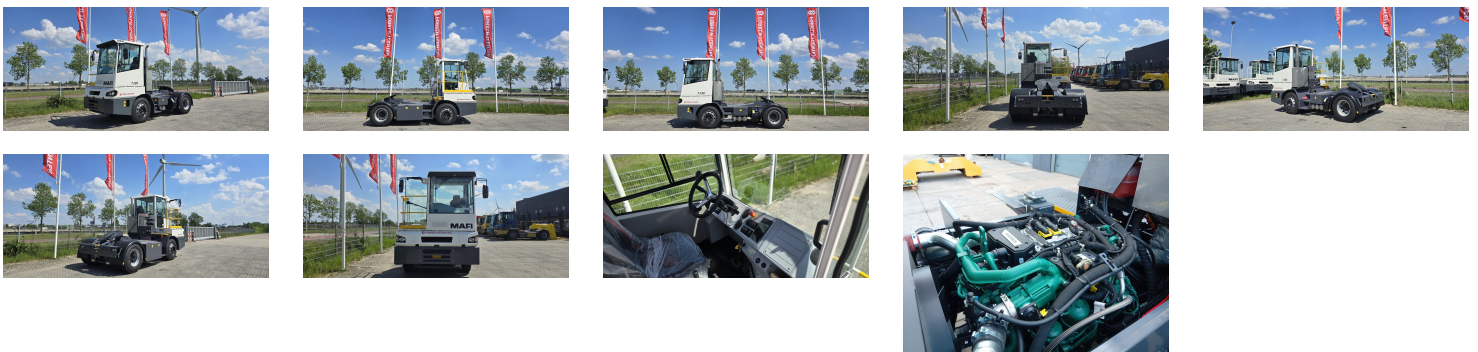

MAFI T230 Tow Tractor Yard

Ref.nr. :	880010476
Year	2024
Lifting capacity :	32000kg
Hour meter reading :	Demo hrs
Engine :	Diesel
Accessories:	AdBlue, Stage 5, 1000 mm lifting cylinder, wooden gooseneck support, air suspended rear axle, full cabin, airco, heater, street lights, rear LED lights
Lifting height :	1000 mm
Mast type :	5th Wheel
Tires :	Air
Price:	ON REQUEST