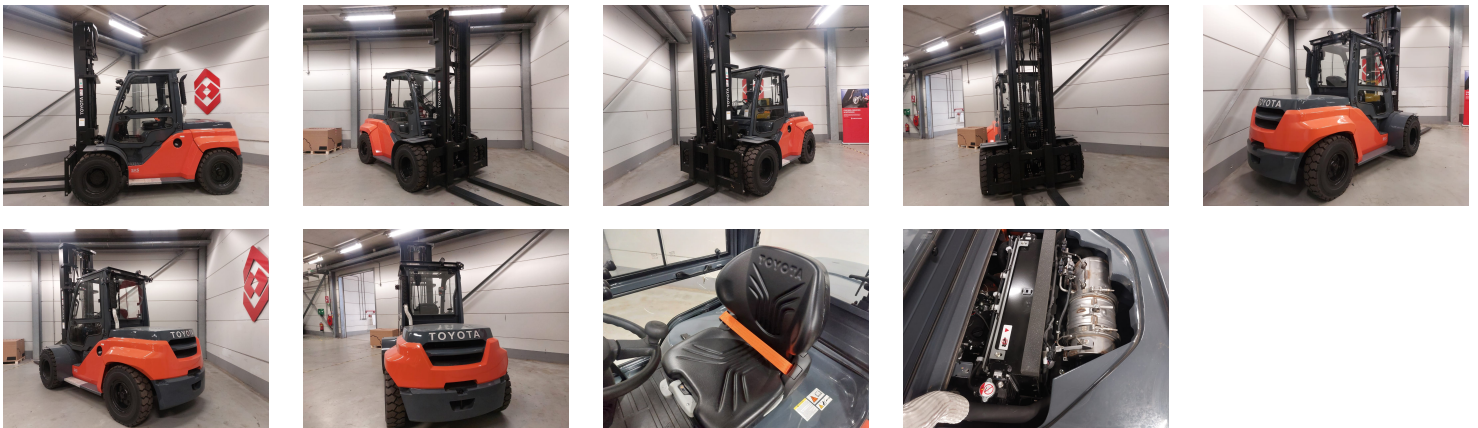

TOYOTA 8FD80F 4 Whl Counterbalanced Forklift

Ref.nr. :	880010387
Year	2024
Lifting capacity :	8000kg
Hour meter reading :	Demo hrs
Engine :	Diesel
Load cntr of gravity:	600 mm
Fork length:	2400 mm
Accessories:	Full cabin, 3rd + 4th valve, heater, working lights, bluespot, PTC
Lifting height :	4000 mm
Mast type :	Duplex
Tires :	Air
Price:	ON REQUEST