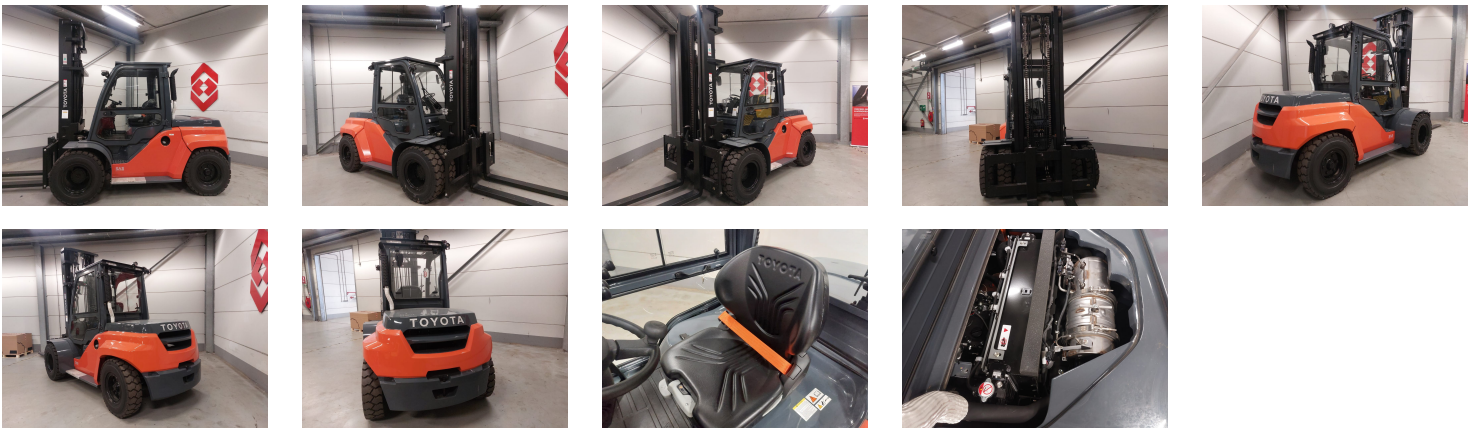

TOYOTA 8FD70F 4 Whl Counterbalanced Forklift

Ref.nr. :	880010385
Year	2024
Lifting capacity :	7000kg
Hour meter reading :	Demo hrs
Engine :	Diesel
Load cntr of gravity:	600 mm
Fork length:	2400 mm
Accessories:	Full cabin, 3rd + 4th hydraulic valve, heater, working lights, bluespot, PTC
Lifting height :	4000 mm
Mast type :	Duplex
Tires :	Air
Price:	ON REQUEST