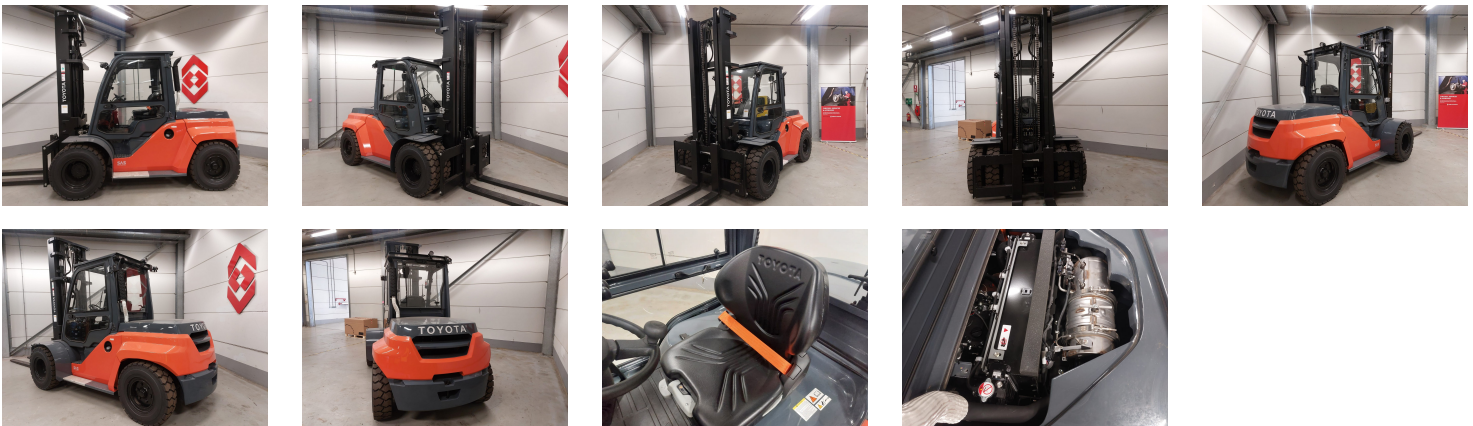

TOYOTA 8FD70F 4 Whl Counterbalanced Forklift

Ref.nr. :	880010384
Year	2024
Lifting capacity :	7000kg
Hour meter reading :	Demo hrs
Engine :	Diesel
Load cntr of gravity:	600 mm
Fork length:	2400 mm
Accessories:	Full cabin, 3rd + 4th hydraulic valve, heater, working lights, bluespot, PTC
Lifting height :	4000 mm
Mast type :	Duplex
Tires :	Air
Price:	ON REQUEST