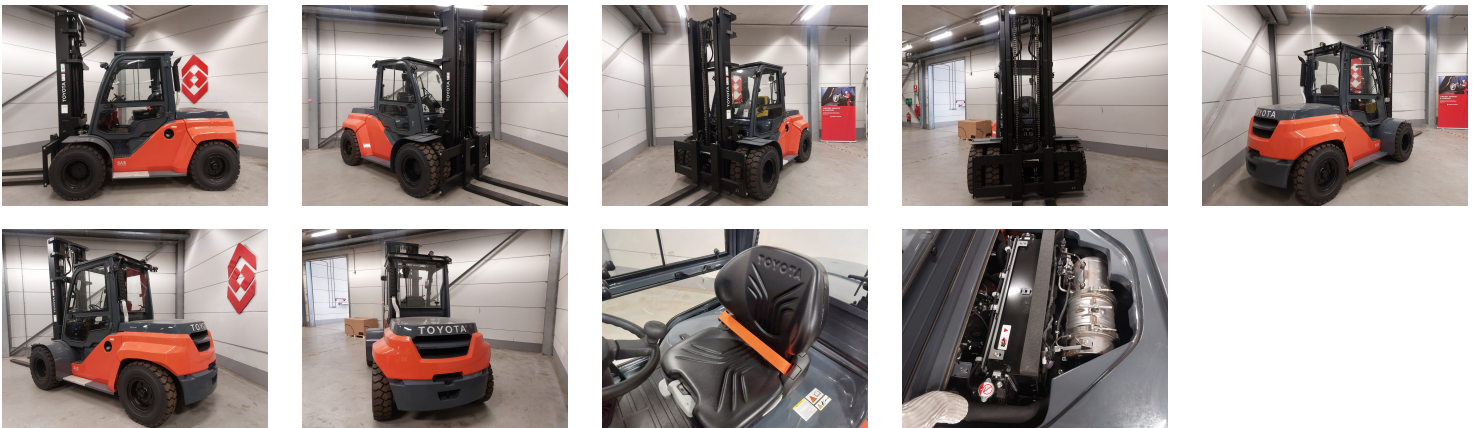

TOYOTA 8FD70F 4 Whl Counterbalanced Forklift

Ref.nr. :	880010384
Year	2024
Lifting capacity :	7000kg
Hour meter reading :	Demo hrs
Engine :	Diesel
Load cntr of gravity:	600 mm
Fork length:	2400 mm
Accessories:	Full cabin, 3rd + 4th hydraulic valve, heater, working lights, bluespot, PTC
Lifting height :	4000 mm
Mast type :	Duplex
Tires :	Air
Price:	ON REQUEST