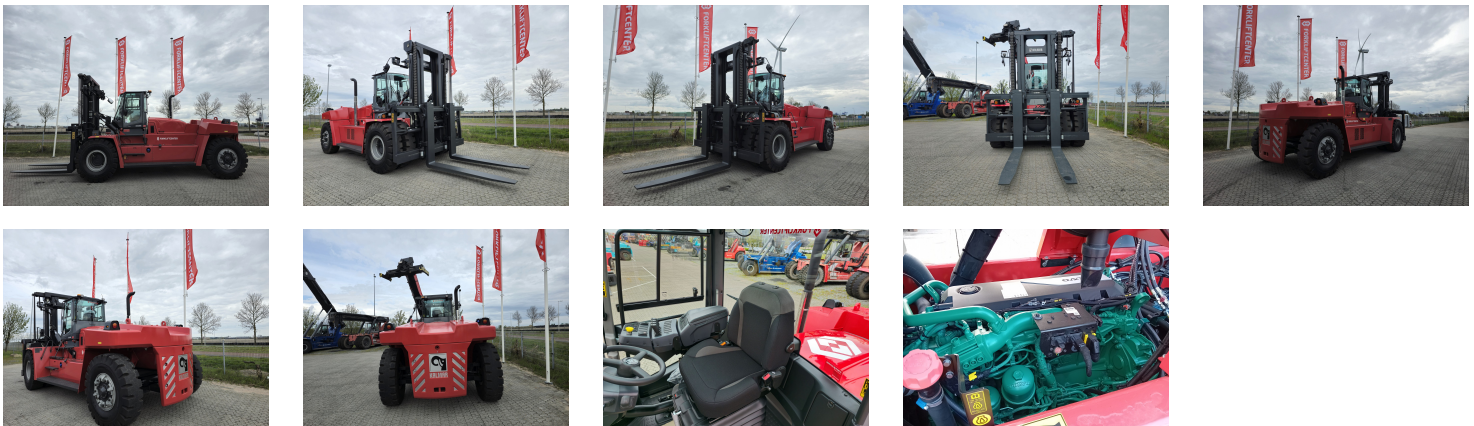

KALMAR DCG 330-12 4 Whl Counterbalanced Forklift >10t

Ref.nr. :	880010211
Year	2024
Lifting capacity :	33000kg
Hour meter reading :	Demo hrs
Engine :	Diesel
Load cntr of gravity:	1200 mm
Fork length:	2400 mm
Accessories:	AdBlue, Stage 5, sidsheft + forkpositioner, radio, full cabin, airco, heater, street + working lights, beacon
Lifting height :	4000 mm
Mast type :	Duplex
Tires :	Air
Price:	ON REQUEST