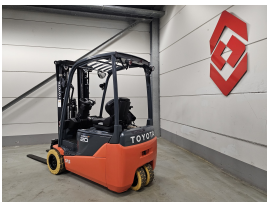

TOYOTA 8FBE20T 3 Whl Counterbalanced Forklift

Ref.nr. :	880010381
Year	2024
Lifting capacity :	2000kg
Hour meter reading :	Demo hrs
Engine :	Electric
Load cntr of gravity:	500 mm
Fork length:	1200 mm
Accessories:	Non Marking tires, sideshift, 4th hydraulic valve, PTC, working lights
Lifting height :	4700 mm
Mast type :	Triplex
Tires :	
Price:	ON REQUEST