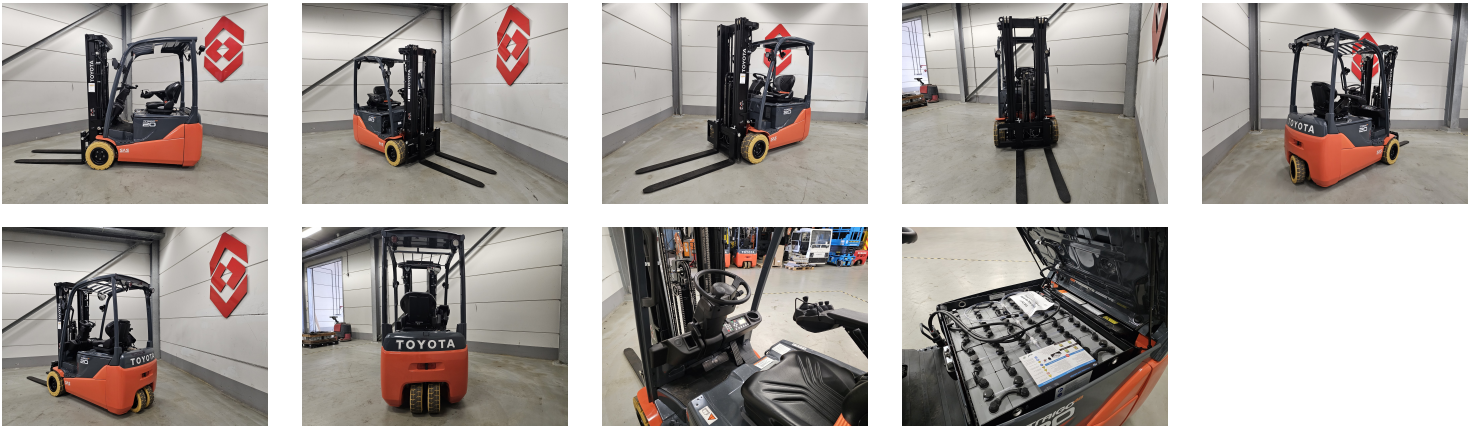

TOYOTA 8FBE20T 3 Whl Counterbalanced Forklift

Ref.nr. :	880010383
Year	2024
Lifting capacity :	2000kg
Hour meter reading :	Demo hrs
Engine :	Electric
Load cntr of gravity:	500 mm
Fork length:	1200 mm
Accessories:	Non Marking tires, sideshift, 4th hydraulic valve, PTC, working lights
Lifting height :	4700 mm
Mast type :	Triplex
Tires :	Non Marking
Price:	ON REQUEST