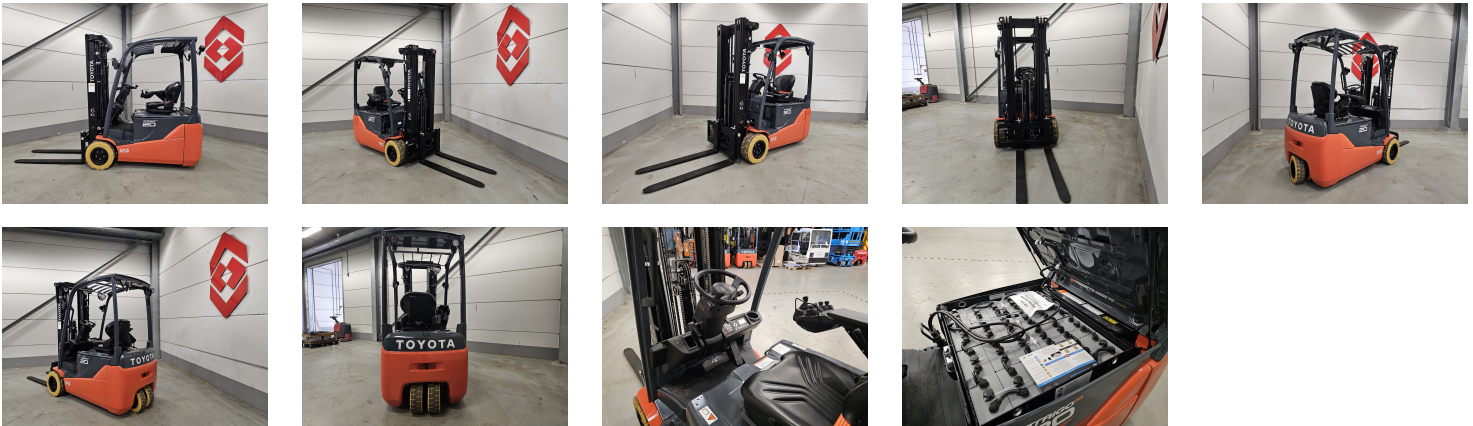

TOYOTA 8FBE20T 3 Whl Counterbalanced Forklift

Ref.nr. :	880010382
Year	2024
Lifting capacity :	2000kg
Hour meter reading :	Demo hrs
Engine :	Electric
Load cntr of gravity:	500 mm
Fork length:	1200 mm
Accessories:	Non Marking tires, sideshift, 4th hydraulic valve, PTC, working lights
Lifting height :	4700 mm
Mast type :	Triplex
Tires :	Non Marking
Price:	ON REQUEST