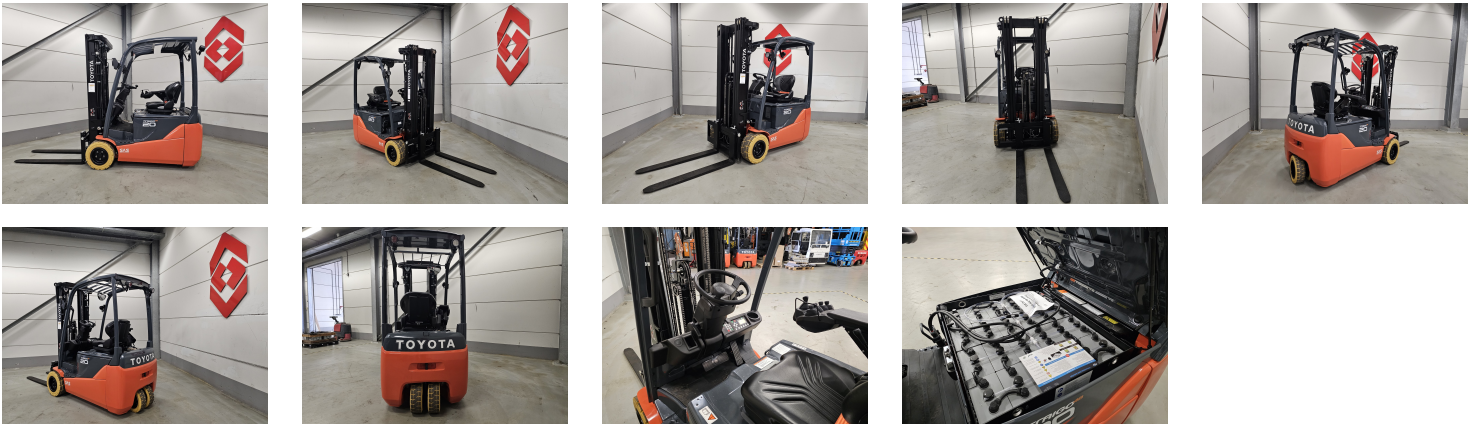

TOYOTA 8FBE20T 3 Whl Counterbalanced Forklift

Ref.nr. :	880010380
Year	2024
Lifting capacity :	2000kg
Hour meter reading :	Demo hrs
Engine :	Electric
Load cntr of gravity:	500 mm
Fork length:	1200 mm
Accessories:	Non Marking tires, sideshift, 4th hydraulic valve, PTC, working lights
Lifting height :	4700 mm
Mast type :	Triplex
Tires :	Non Marking
Price:	ON REQUEST