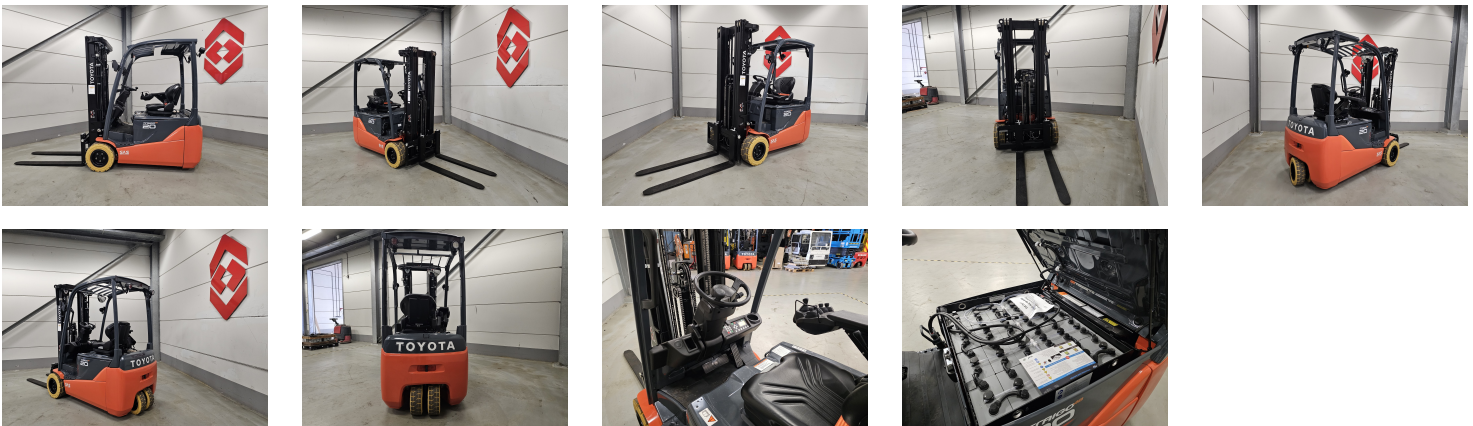

TOYOTA 8FBE20T 3 Whl Counterbalanced Forklift

Ref.nr. :	880010380
Year	2024
Lifting capacity :	2000kg
Hour meter reading :	Demo hrs
Engine :	Electric
Load cntr of gravity:	500 mm
Fork length:	1200 mm
Accessories:	Non Marking tires, sideshift, 4th hydraulic valve, PTC, working lights
Lifting height :	4700 mm
Mast type :	Triplex
Tires :	Non Marking
Price:	ON REQUEST