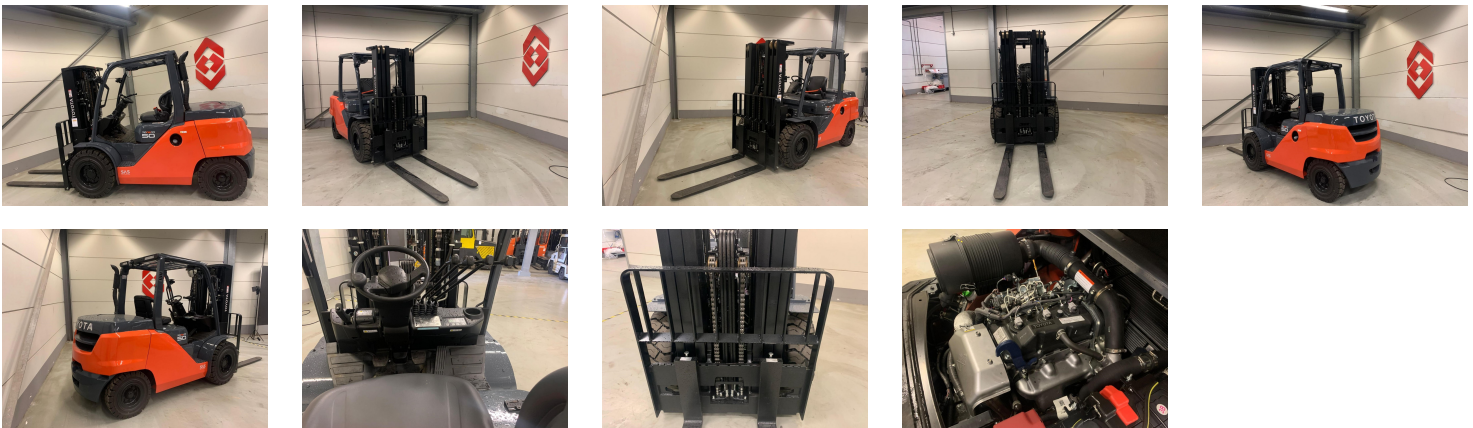

## TOYOTA 8FD45F 4 Whl Counterbalanced Forklift

Ref.nr. :	880010388
Year	2024
Lifting capacity :	5000kg
Hour meter reading :	64 hrs
Engine :	Diesel
Load cntr of gravity:	500 mm
Fork length:	1600 mm
Accessories:	3rd & 4th valve, working lights, bluespot
Lifting height :	4300 mm
Mast type :	Triplex
Tires :	SE
freelift	1510 mm
Price:	ON REQUEST