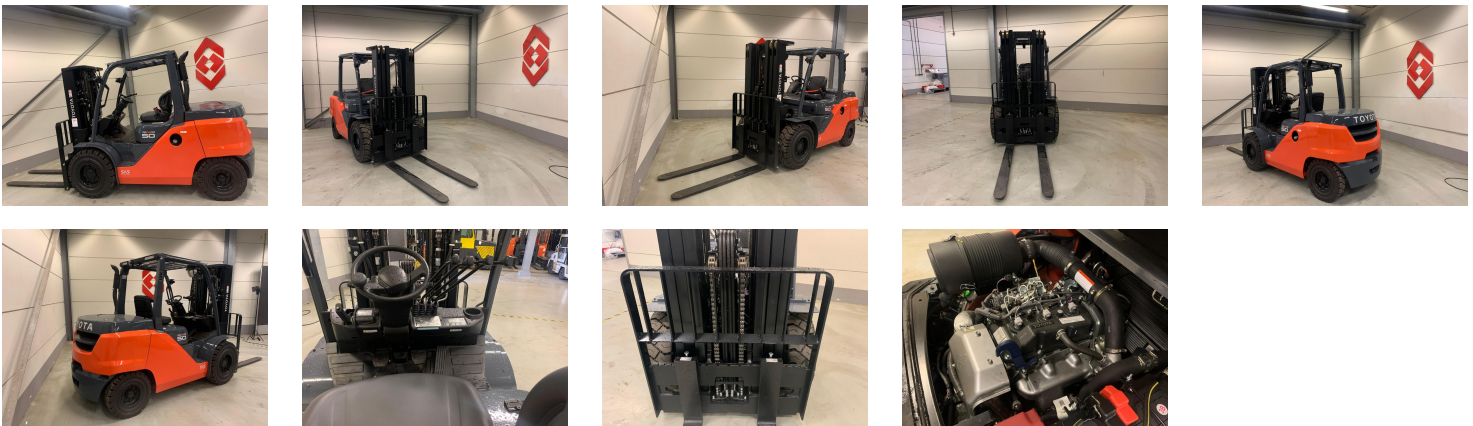

## TOYOTA 8FD45F 4 Whl Counterbalanced Forklift

Ref.nr. :	880010388
Year	2024
Lifting capacity :	5000kg
Hour meter reading :	64 hrs
Engine :	Diesel
Load cntr of gravity:	500 mm
Fork length:	1600 mm
Accessories:	3rd & 4th valve, working lights, bluespot
Lifting height :	4300 mm
Mast type :	Triplex
Tires :	SE
freelift	1510 mm
Price:	ON REQUEST