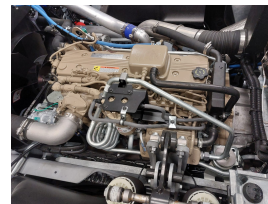

## TERBERG YT223 Tow Tractor Yard

Ref.nr. :	880009386
Year	2024
Lifting capacity :	30000kg
Hour meter reading :	Demo hrs
Engine :	Diesel
Overall height:	3200 mm
Accessories:	AdBlue, Stage 5, full cabin, airco, heater, street & working lights, beacon
Lifting height :	500 mm
Mast type :	5th Wheel
Tires :	Air
Price:	ON REQUEST