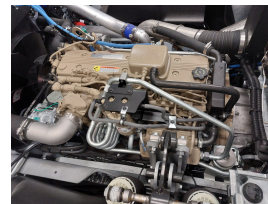

TERBERG YT223 Tow Tractor Yard

Ref.nr. :	880009386
Year	2024
Lifting capacity :	30000kg
Hour meter reading :	Demo hrs
Engine :	Diesel
Overall height:	3200 mm
Accessories:	AdBlue, Stage 5, full cabin, airco, heater, street & working lights, beacon
Lifting height :	500 mm
Mast type :	5th Wheel
Tires :	Air
Price:	ON REQUEST