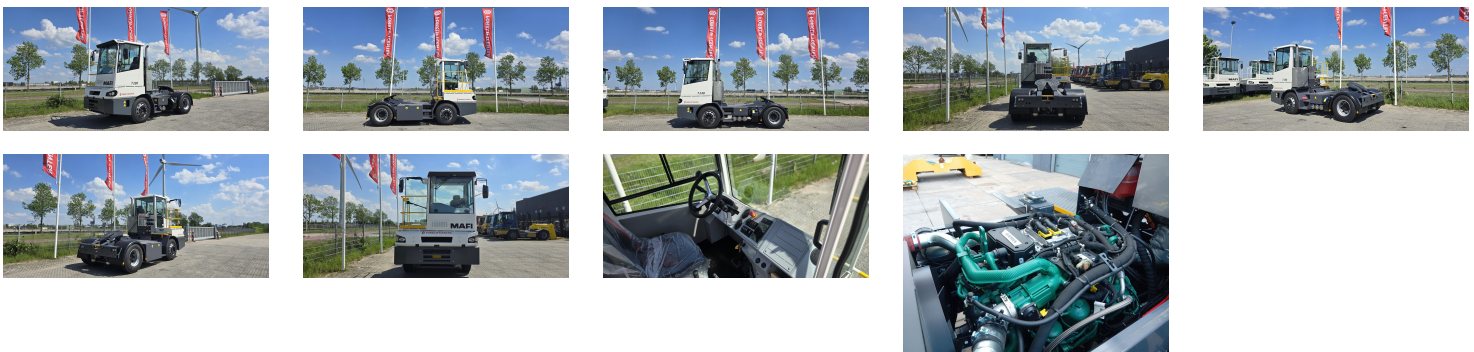

MAFI T230 Tow Tractor Yard

Ref.nr. :	880010475
Year	2024
Lifting capacity :	32000kg
Hour meter reading :	Demo hrs
Engine :	Diesel
Accessories:	AdBlue, Stage 5, 1000 mm lifting cylinder, wooden gooseneck support, air suspended rear axle, full cabin, airco, heater, street lights, rear LED lights
Lifting height :	1000 mm
Mast type :	5th Wheel
Tires :	Air
Price:	ON REQUEST