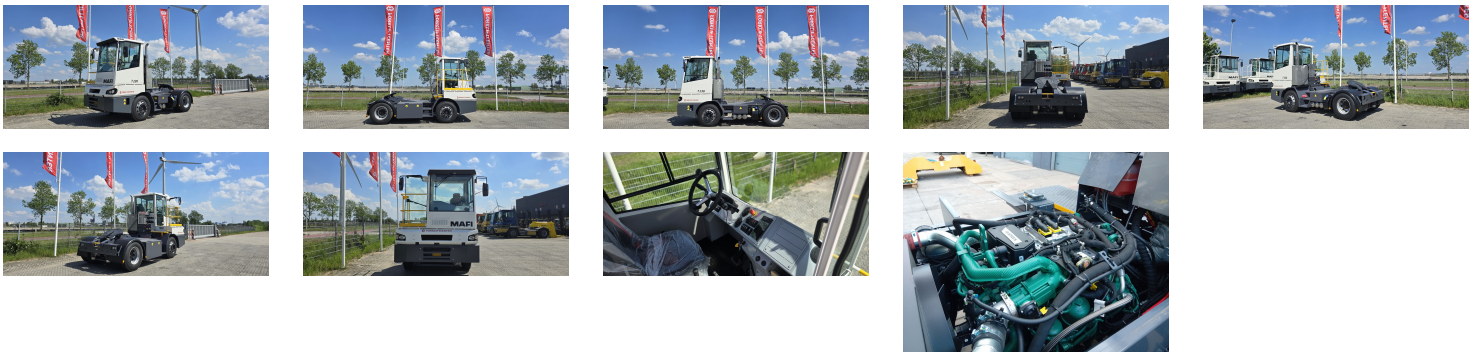

MAFI T230 Tow Tractor Yard

Ref.nr. :	880010475
Year	2024
Lifting capacity: :	32000kg
Hour meter reading :	Demo hrs
Engine :	Diesel
Accessories:	AdBlue, Stage 5, 1000 mm lifting cylinder, wooden gooseneck support, air suspended rear axle, full cabin, airco, heater, street lights, rear LED lights
Lifting height :	1000 mm
Mast type :	5th Wheel
Tires :	Air
Price:	ON REQUEST