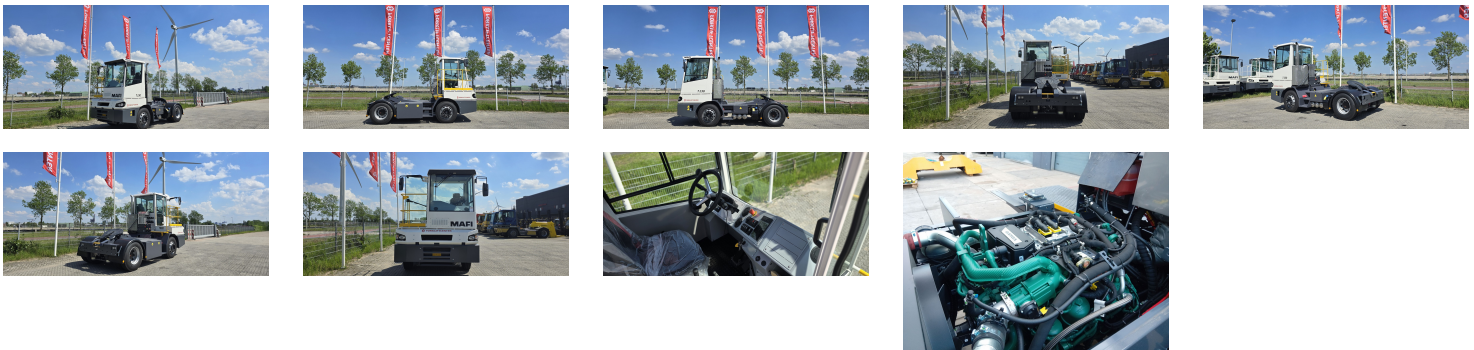

MAFI T230 Tow Tractor Yard

Ref.nr. :	880010473
Year	2024
Lifting capacity :	32000kg
Hour meter reading :	Demo hrs
Engine :	Diesel
Accessories:	AdBlue, Stage 5, 1000 mm lifting cylinder, wooden gooseneck support, air suspended rear axle, full cabin, airco, heater, street lights, rear LED lights
Lifting height :	1000 mm
Mast type :	5th Wheel
Tires :	Air
Price:	ON REQUEST