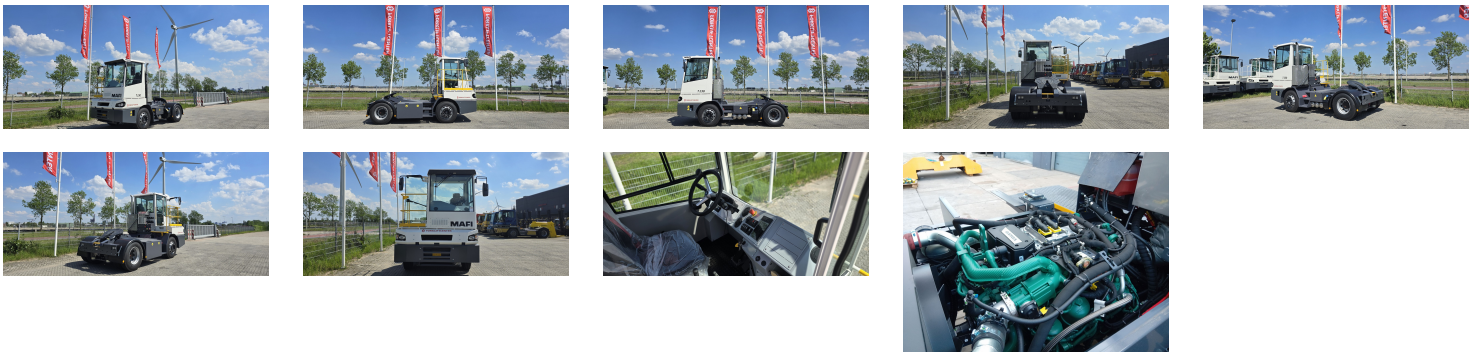

MAFI T230 Tow Tractor Yard

Ref.nr. :	880010473
Year	2024
Lifting capacity :	32000kg
Hour meter reading :	Demo hrs
Engine :	Diesel
Accessories:	AdBlue, Stage 5, 1000 mm lifting cylinder, wooden gooseneck support, air suspended rear axle, full cabin, airco, heater, street lights, rear LED lights
Lifting height :	1000 mm
Mast type :	5th Wheel
Tires :	Air
Price:	ON REQUEST