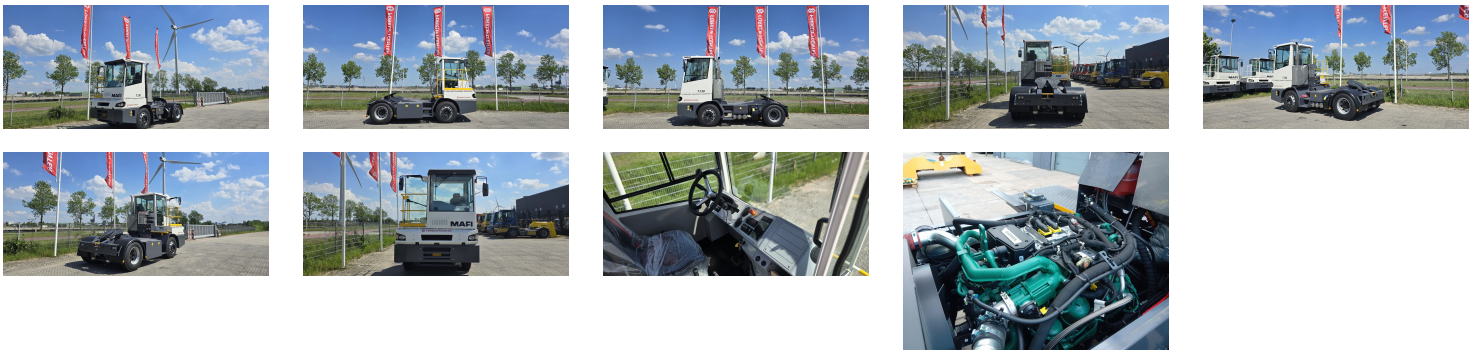

MAFI T230 Tow Tractor Yard

Ref.nr. :	880010473
Year	2024
Lifting capacity :	32000kg
Hour meter reading :	Demo hrs
Engine :	Diesel
Accessories:	AdBlue, Stage 5, 1000 mm lifting cylinder, wooden gooseneck support, air suspended rear axle, full cabin, airco, heater, street lights, rear LED lights
Lifting height :	1000 mm
Mast type :	5th Wheel
Tires :	Air
Price:	ON REQUEST