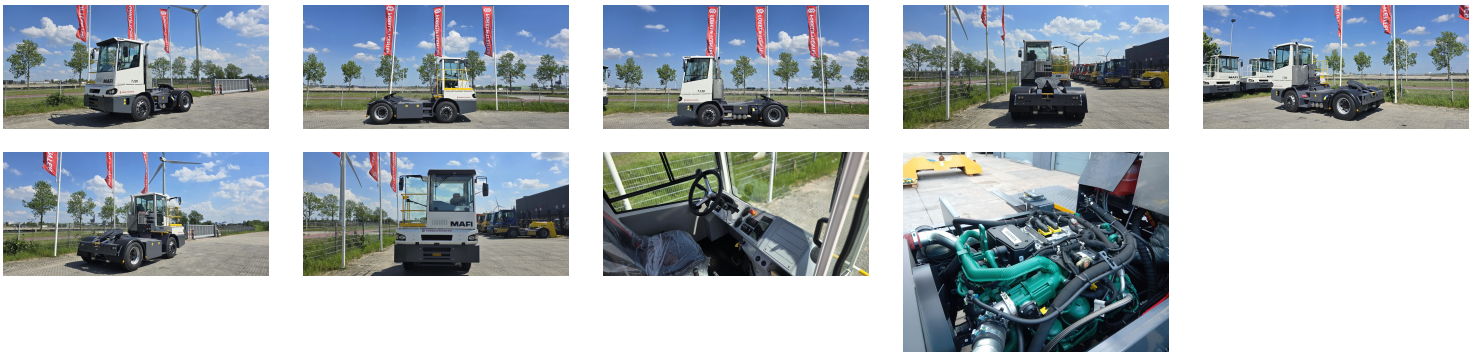

MAFI T230 Tow Tractor Yard

Ref.nr. :	880010472
Year	2024
Lifting capacity: :	32000kg
Hour meter reading :	Demo hrs
Engine :	Diesel
Accessories:	AdBlue, Stage 5, 1000 mm lifting cylinder, wooden gooseneck support, air suspended rear axle, full cabin, airco, heater, street lights, rear LED lights
Lifting height :	1000 mm
Mast type :	5th Wheel
Tires :	Air
Price:	ON REQUEST