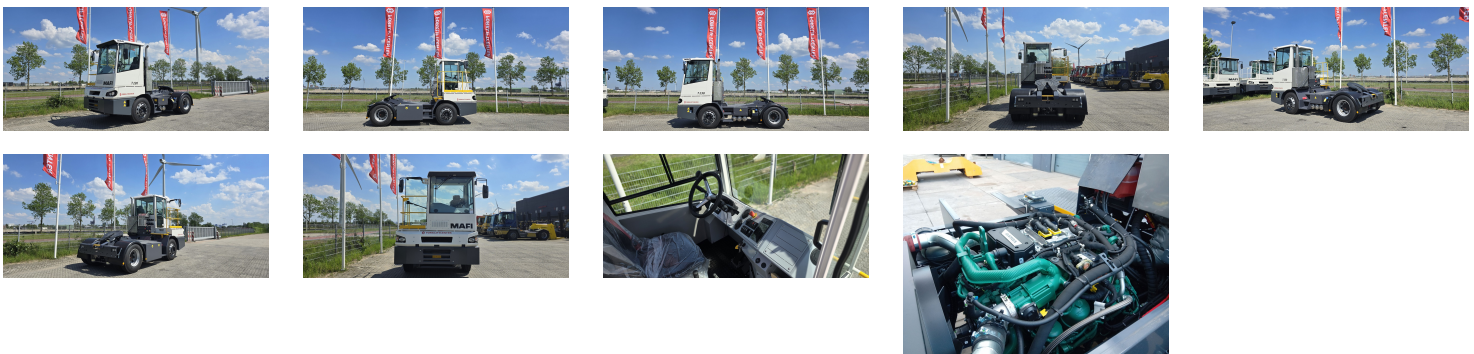

MAFI T230 Tow Tractor Yard

Ref.nr. :	880010472
Year	2024
Lifting capacity: :	32000kg
Hour meter reading :	Demo hrs
Engine :	Diesel
Accessories:	AdBlue, Stage 5, 1000 mm lifting cylinder, wooden gooseneck support, air suspended rear axle, full cabin, airco, heater, street lights, rear LED lights
Lifting height :	1000 mm
Mast type :	5th Wheel
Tires :	Air
Price:	ON REQUEST