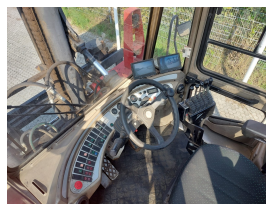

SVETRUCK 30120 4 Whl Counterbalanced Forklift >10t

Ref.nr. :	880010597
Year	2011
Lifting capacity :	3000kg
Hour meter reading :	26009 hrs
Engine :	Diesel
Load cntr of gravity:	1200 mm
Overall height:	4450 mm
Fork length:	2530 mm
Accessories:	Stage 3A, full cabin, heater, central grease, rear view camera, sideshift & forkpositioner, radio, view mirror in cabin, engine was overhauled at 23k hours
Lifting height :	4500 mm
Mast type :	Duplex
Tires :	Air
Price:	ON REQUEST